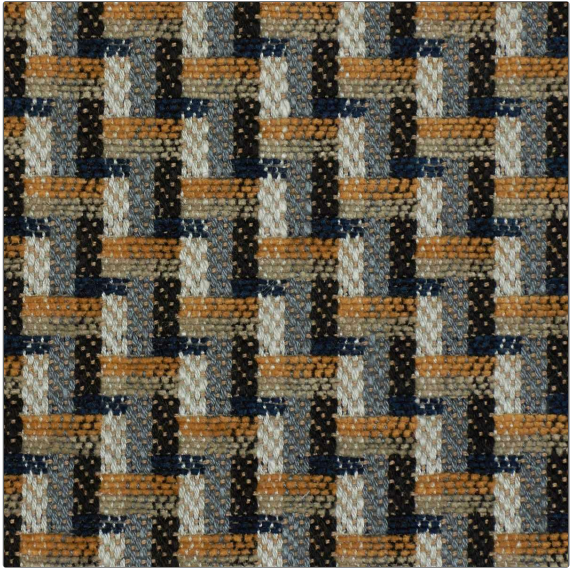

**PATTERN** Labirinto  
**COLOR** 06

<b>BRAND</b>	<b>APPLICATION</b>
Decortex	Fabric
<b>USES</b>	<b>CATEGORIES</b>
Upholstery	Wovens, Linen
<b>COLORS</b>	<b>DESIGN TYPES</b>
Blue, Green	Geometric, Small Scale Woven
<b>SCALE</b>	<b>RAILROADED</b>
Small	Not Railroaded

<b>WIDTH</b>	<b>VERTICAL REPEAT</b>	<b>HORIZONTAL REPEAT</b>	<b>CONTENT</b>
55.00 in (139.70 cm)	1.50 in (3.81 cm)	1.50 in (3.81 cm)	44% Viscose, 30% Cotton, 14% Linen, 12% Polyester
<b>BACKING</b>	<b>DOUBLE RUBS</b>	<b>PRODUCT NUMBER</b>	<b>COUNTRY</b>
	Exceeds 28,000 Double Rubs	6998406	Italy
<b>CLEANING CODES</b>			
S			