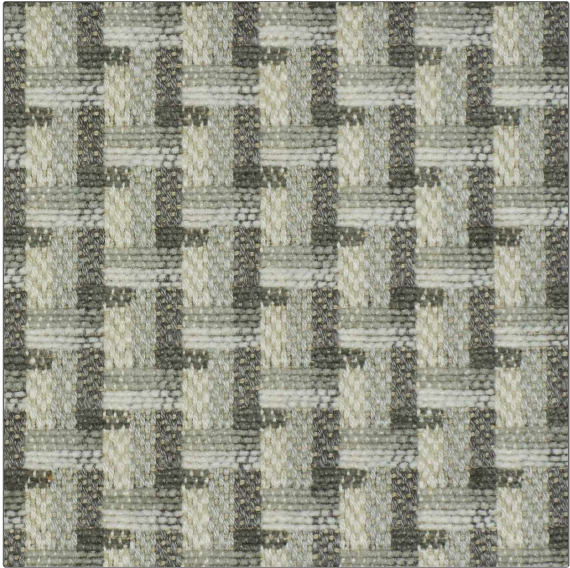

PATTERN Labirinto
COLOR 09

BRAND	APPLICATION
Decortex	Fabric
USES	CATEGORIES
Upholstery	Wovens, Linen
COLORS	DESIGN TYPES
Grey	Geometric, Small Scale Woven
SCALE	RAILROADED
Small	Not Railroaded

WIDTH	VERTICAL REPEAT	HORIZONTAL REPEAT	CONTENT
55.00 in (139.70 cm)	1.50 in (3.81 cm)	1.50 in (3.81 cm)	44% Viscose, 30% Cotton, 14% Linen, 12% Polyester
BACKING	DOUBLE RUBS	PRODUCT NUMBER	COUNTRY
	Exceeds 28,000 Double Rubs	6998409	Italy
CLEANING CODES			
S			

ADDITIONAL PRODUCT NOTES

Passes 28,000 Martindale Tst