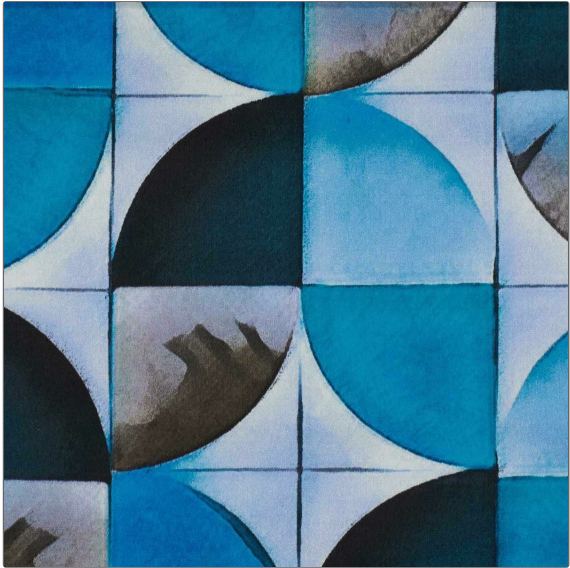

PATTERN **Coco 2041**
COLOR **Blue 08**

BRAND
Decortex

APPLICATION
Fabric

USES
Bedding, Drapery, Multipurpose, Upholstery

CATEGORIES
Prints

BOOK
Decortex Firenze 2021

COLORS
Blue, Navy

DESIGN TYPES
Geometric, Print Pattern

SCALE
Medium

RAILROADED
Not Railroaded

WIDTH	VERTICAL REPEAT	HORIZONTAL REPEAT	CONTENT
57.00 in (144.78 cm)	6.80 in (17.27 cm)	6.80 in (17.27 cm)	100% Cotton
BACKING	DOUBLE RUBS	PRODUCT NUMBER	DATE BOOKED
	Exceeds 23,000 Double Rubs	6998508	03/2022
COUNTRY	CLEANING CODES		
Italy	S		