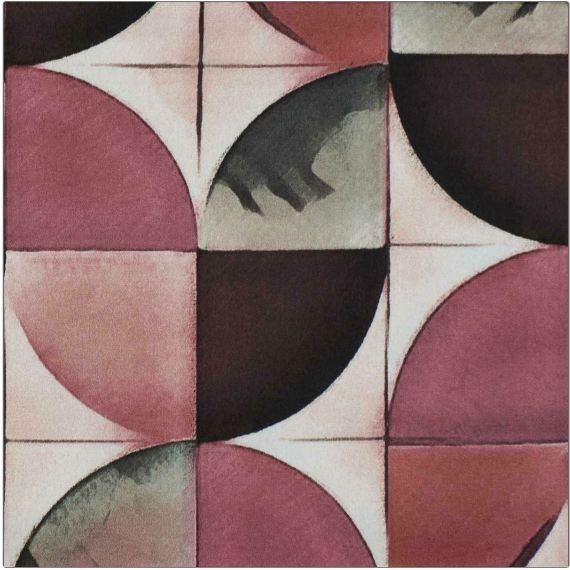

PATTERN **Coco 2041**
COLOR **04**

BRAND	APPLICATION
Decortex	Fabric
USES	CATEGORIES
Bedding, Drapery, Multipurpose, Upholstery	Prints
COLORS	DESIGN TYPES
Pink	Geometric, Print Pattern
SCALE	RAILROADED
Medium	Not Railroaded

WIDTH	VERTICAL REPEAT	HORIZONTAL REPEAT	CONTENT
57.00 in (144.78 cm)	6.80 in (17.27 cm)	6.80 in (17.27 cm)	100% Cotton
BACKING	DOUBLE RUBS	PRODUCT NUMBER	COUNTRY
	Exceeds 23,000 Double Rubs	6998604	Italy
CLEANING CODES			
S			