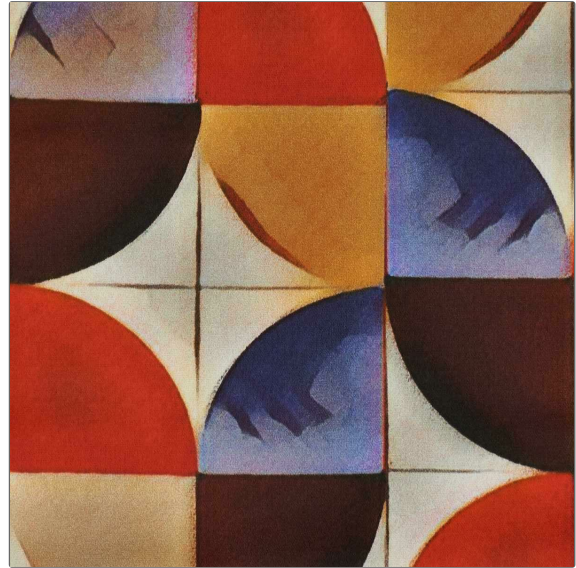

FABRICUT[®] Fabric Product Details

PATTERN **Coco 2041**
COLOR **06**

BRAND	APPLICATION
Decortex	Fabric
USES	CATEGORIES
Bedding, Drapery, Multipurpose, Upholstery	Prints
COLORS	DESIGN TYPES
Lavender / Purple, Orange / Spice	Geometric, Print Pattern
SCALE	RAILROADED
Medium	Not Railroaded

WIDTH	VERTICAL REPEAT	HORIZONTAL REPEAT	CONTENT
57.00 in (144.78 cm)	6.80 in (17.27 cm)	6.80 in (17.27 cm)	100% Cotton
BACKING	DOUBLE RUBS	PRODUCT NUMBER	COUNTRY
	Exceeds 23,000 Double Rubs	6998606	Italy
CLEANING CODES			
S			