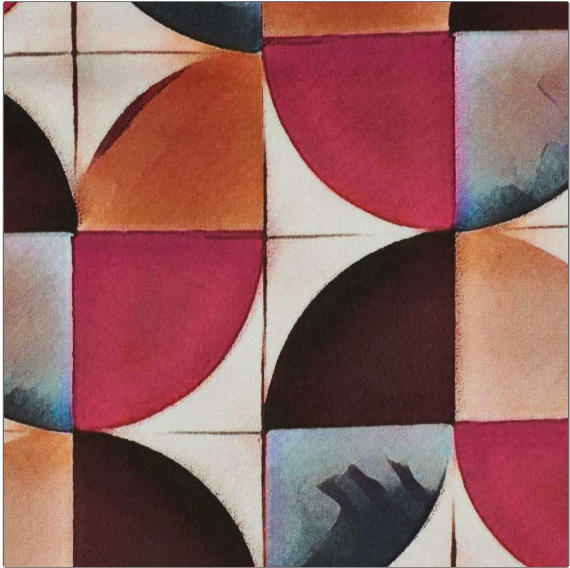

PATTERN **Coco 2041**
COLOR **09**

BRAND	APPLICATION
Decortex	Fabric
USES	CATEGORIES
Bedding, Drapery, Multipurpose, Upholstery	Prints
COLORS	DESIGN TYPES
Lavender / Purple, Pink	Geometric, Print Pattern
SCALE	RAILOADED
Medium	Not Railroaded

WIDTH	VERTICAL REPEAT	HORIZONTAL REPEAT	CONTENT
57.00 in (144.78 cm)	6.80 in (17.27 cm)	6.80 in (17.27 cm)	100% Cotton
BACKING	DOUBLE RUBS	PRODUCT NUMBER	COUNTRY
	Exceeds 23,000 Double Rubs	6998609	Italy
CLEANING CODES			
S			