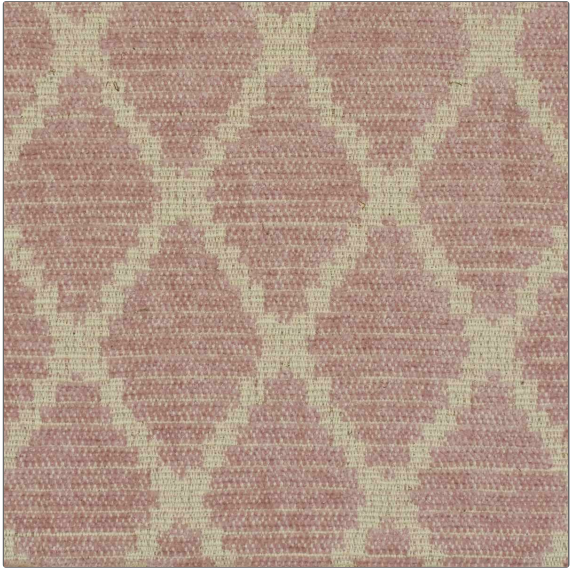

PATTERN Ray 2417
COLOR 17

BRAND	APPLICATION
Decortex	Fabric
USES	CATEGORIES
Upholstery	Wovens, Solids / Small Scale Patterns, Linen
COLORS	DESIGN TYPES
Pink	Diamond
SCALE	RAILROADED
Small	Not Railroaded

WIDTH	VERTICAL REPEAT	HORIZONTAL REPEAT	CONTENT
55.00 in (139.70 cm)	2.50 in (6.35 cm)	1.80 in (4.57 cm)	47% Viscose, 38% Cotton, 9% Linen, 6% Polyester
BACKING	DOUBLE RUBS	PRODUCT NUMBER	COUNTRY
	Exceeds 30,000 Double Rubs	7000017	Italy
CLEANING CODES			
S			