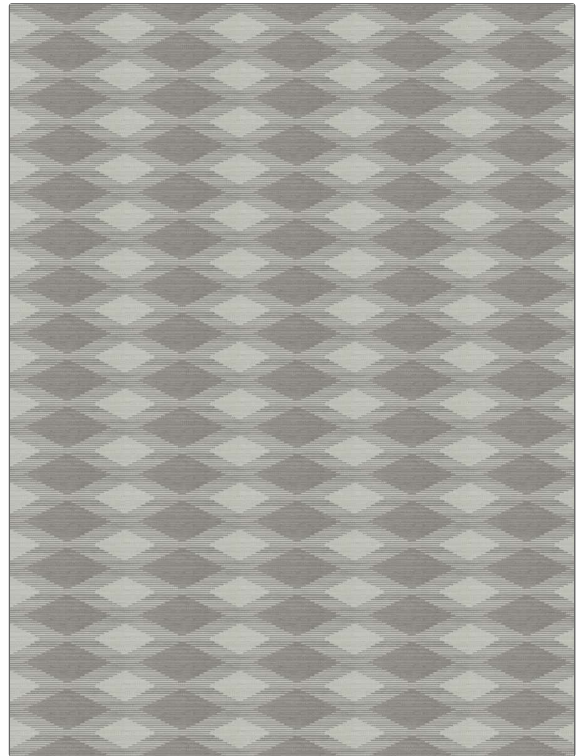

PATTERN Bella Sol
COLOR Grey Mist

BRAND	APPLICATION
Fabricut	Fabric
USES	CATEGORIES
Upholstery	Bella - Dura, Outdoor, Easy To Clean, Wovens
BOOK	COLORS
Bella Dura Modern (2 Books) Beach	Grey
DESIGN TYPES	SCALE
Geometric, Global / Ethnic, Diamond	Medium
RAILROADED	
Not Railed	

WIDTH	FINISH	VERTICAL REPEAT	HORIZONTAL REPEAT
54.00 in (137.16 cm)	Soil & Stain Repellent Finish	2.25 in (5.72 cm)	5.50 in (13.97 cm)
CONTENT	BACKING	FIRE CODES	DOUBLE RUBS
52% Polyester, 48% Olefin		UFAC Class I / NFPA 260	Exceeds 100,000 Double Rubs (Wyzenbeek Method)
PRODUCT NUMBER	DATE BOOKED	COUNTRY	CLEANING CODES
7368205	04/2023	USA	WS

ADDITIONAL PRODUCT NOTES

Soil & Stain Repellent Finish, Pfas-Free, Bella Dura Home, Easy To Clean Finish, 1,000 Hours Light Fastness, Indoor / Outdoor, Ca Tb 117-2013, Exclusive Pattern