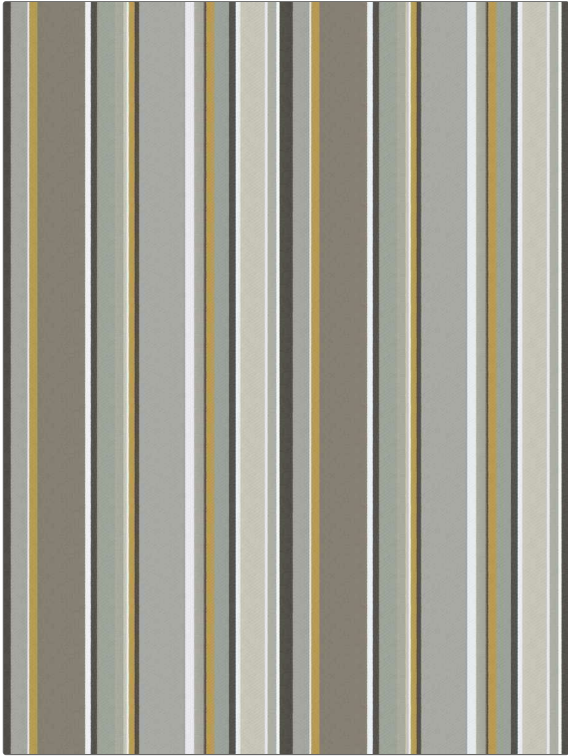

PATTERN Boardwalk Stripe
COLOR Driftwood

BRAND	APPLICATION
Fabricut	Fabric
USES	CATEGORIES
Upholstery	Bella - Dura, Outdoor, Easy To Clean, Wovens
BOOK	COLORS
Bella Dura Modern (2 Books) Beach	Black, Brown
DESIGN TYPES	SCALE
Stripes	Medium
RAILOADED	
Railroaded	

WIDTH	FINISH	VERTICAL REPEAT	HORIZONTAL REPEAT
54.00 in (137.16 cm)	Soil & Stain Repellent Finish	13.50 in (34.29 cm)	0.00 in (0.00 cm)
CONTENT	BACKING	FIRE CODES	DOUBLE RUBS
100% High UV Polyester	100% Latex Backing	Does Not Contain FR Chemicals, UFAC Class I / NFPA 260	Exceeds 50,000 Double Rubs (Wyzenbeek Method)
PRODUCT NUMBER	DATE BOOKED	COUNTRY	CLEANING CODES
7403001	04/2023	USA	WS

ADDITIONAL PRODUCT NOTES

Soil & Stain Repellent Finish, Pfas-Free, Bella Dura Home, Easy To Clean Finish, 1,000 Hours Light Fastness, Indoor / Outdoor, Ca Tb 117-2013, 100% Latex Backing, Shown Railroaded, Exclusive Pattern