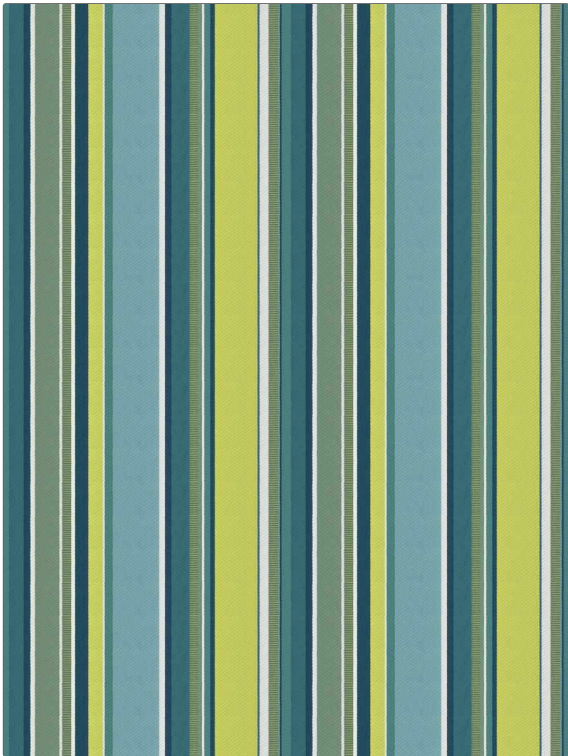

PATTERN Boardwalk Stripe
COLOR 02

BRAND	APPLICATION
Fabricut	Fabric
USES	CATEGORIES
Upholstery	Bella - Dura, Outdoor, Easy To Clean, Wovens
COLORS	DESIGN TYPES
Aqua / Teal, Light Green	Stripes
SCALE	RAILROADED
Medium	Railroaded

WIDTH	FINISH	VERTICAL REPEAT	HORIZONTAL REPEAT
54.00 in (137.16 cm)	Soil & Stain Repellent Finish	13.50 in (34.29 cm)	0.00 in (0.00 cm)
CONTENT	BACKING	FIRE CODES	DOUBLE RUBS
100% High UV Polyester	100% Latex Backing	Does Not Contain FR Chemicals, UFAC Class I / NFPA 260	Exceeds 50,000 Double Rubs (Wyzenbeek Method)
PRODUCT NUMBER	COUNTRY	CLEANING CODES	
7411702	USA	WS	

ADDITIONAL PRODUCT NOTES

Soil & Stain Repellent Finish, Pfas-Free, Bella Dura Home, Easy To Clean Finish, 1,000 Hours Light Fastness, Indoor / Outdoor, Ca Tb 117-2013, 100% Latex Backing, Shown Railroaded, Exclusive Pattern