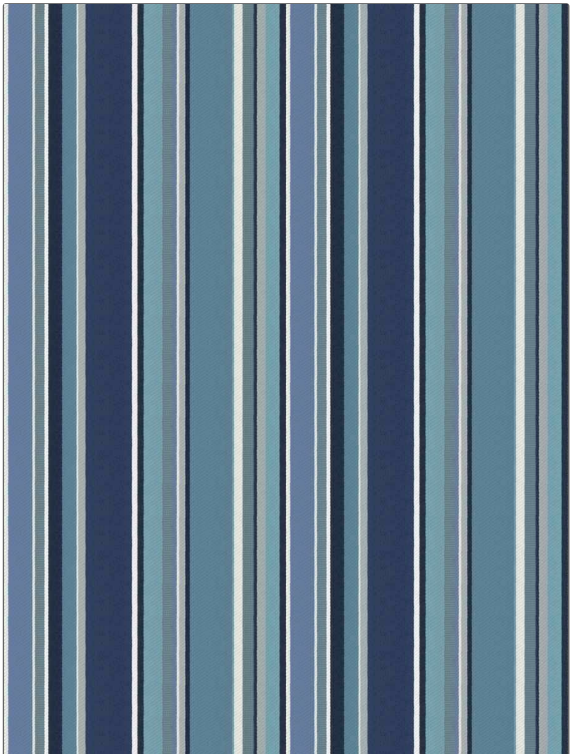

PATTERN Boardwalk Stripe
COLOR 05

BRAND	APPLICATION
Fabricut	Fabric
USES	CATEGORIES
Upholstery	Bella - Dura, Outdoor, Easy To Clean, Wovens
COLORS	DESIGN TYPES
Blue, Navy	Stripes
SCALE	DIRECTION SHOWN
Medium	Railroaded

WIDTH	FINISH	VERTICAL REPEAT	HORIZONTAL REPEAT
54.00 in (137.16 cm)	Soil & Stain Repellent Finish	13.50 in (34.29 cm)	0.00 in (0.00 cm)
CONTENT	BACKING	FIRE CODES	DOUBLE RUBS
100% High UV Polyester	100% Latex Backing	Does Not Contain FR Chemicals, UFAC Class I / NFPA 260	Exceeds 50,000 Double Rubs (Wyzenbeek Method)
PRODUCT NUMBER	COUNTRY	CLEANING CODES	
7411705	USA	WS	

ADDITIONAL PRODUCT NOTES

Soil & Stain Repellent Finish, Pfas-Free, Bella Dura Home, Easy To Clean, 1,000 Hours Light Fastness, Indoor / Outdoor, Ca Tb 117-2013, 100% Latex Backing, Shown Railroaded, Exclusive Pattern