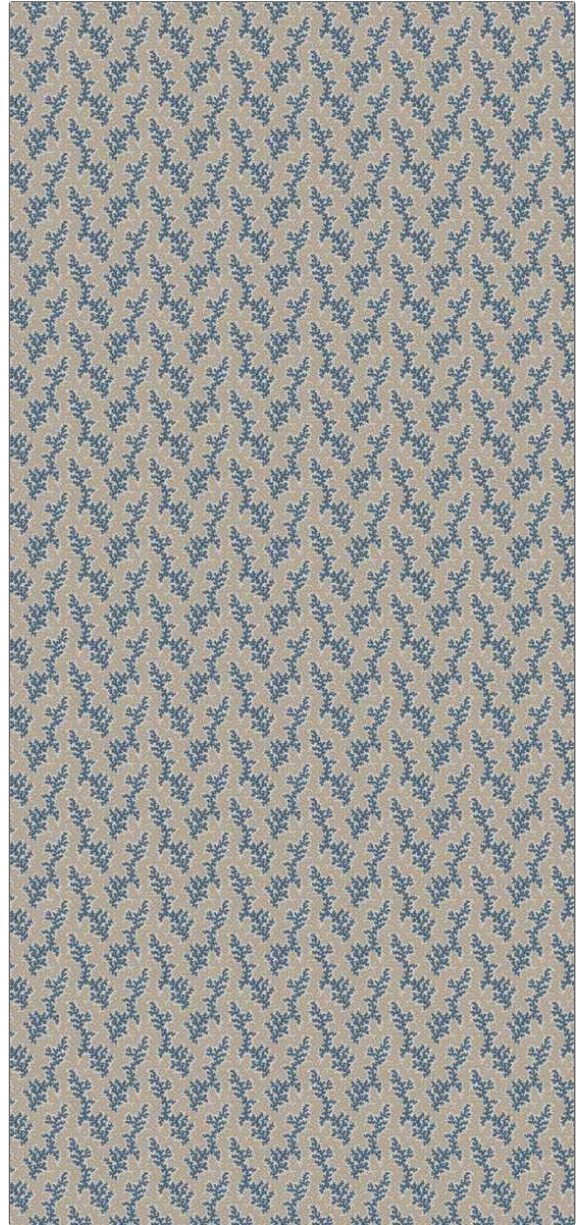

FABRICUT® Wallcovering Product Details

PATTERN Coralie
COLOR Sea

BRAND

Jean Monro

APPLICATION

Wallcovering

CATEGORIES

ASTM-E84, Wallpaper, En 15102, Prints

BOOK

Jean Monro Wallcovering II

COLORS

Aqua / Teal

DESIGN TYPES

Print Pattern, Dots / Circles

SCALE

Medium

WIDTH

27.50 in (69.85 cm)

VERTICAL REPEAT

3.30 in (8.38 cm)

HORIZONTAL REPEAT

4.00 in (10.16 cm)

CONTENT

100% Paper