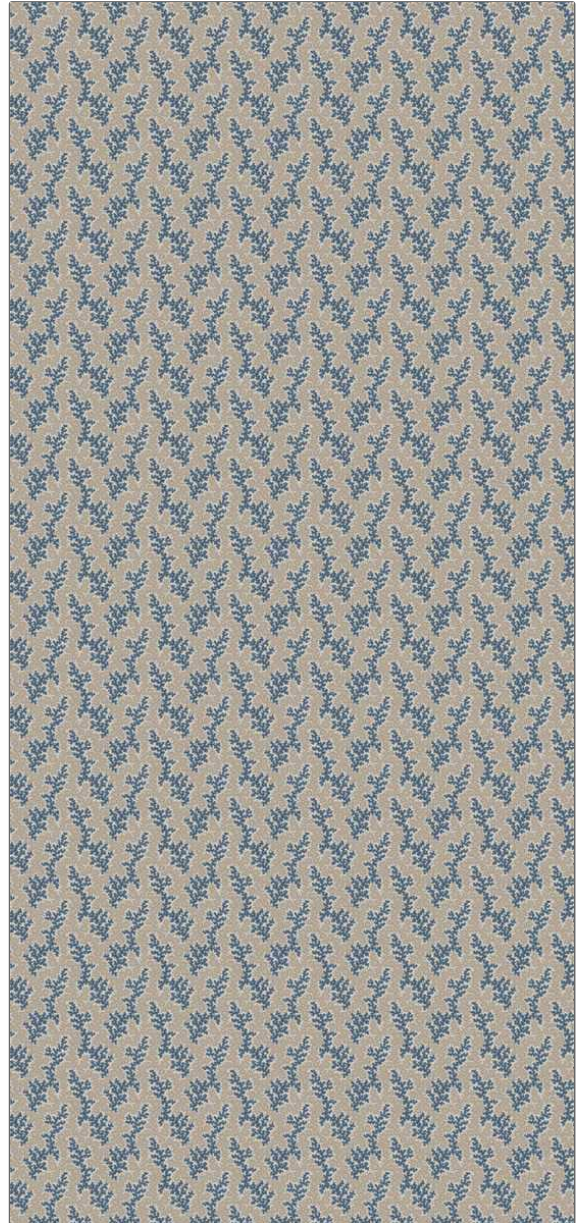

PATTERN Coralie
COLOR 07

BRAND
Jean Monro

APPLICATION
Wallcovering

CATEGORIES
ASTM-E84, Wallpaper, En 15102, Prints

COLORS
Aqua / Teal

DESIGN TYPES
Print Pattern, Dots / Circles

SCALE
Medium

| WIDTH | VERTICAL REPEAT | HORIZONTAL REPEAT | CONTENT |
|---------------------|---------------------------------|--------------------|----------------|
| 27.50 in (69.85 cm) | 3.30 in (8.38 cm) | 4.00 in (10.16 cm) | 100% Paper |
| BACKING | FIRE CODES | PRODUCT NUMBER | COUNTRY |
| Pretrimmed | Passes ASTM-E84, Passes EN15102 | 7504907 | United Kingdom |