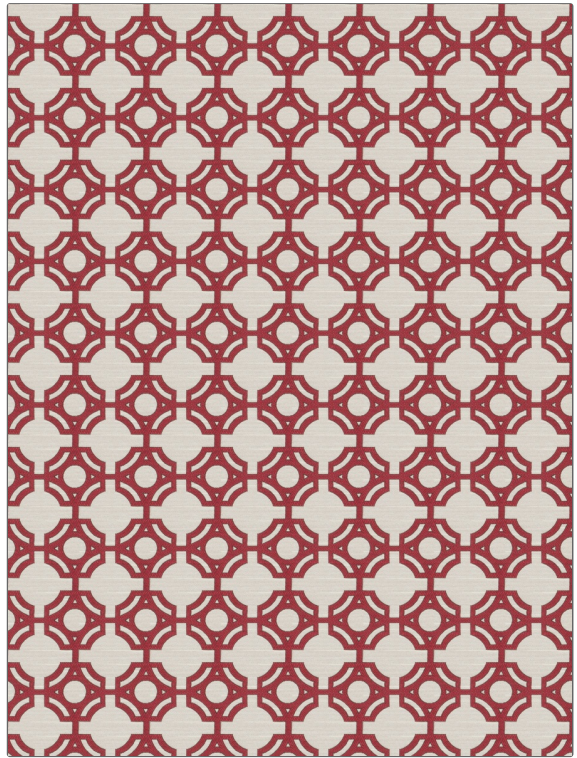

PATTERN Insider
COLOR Lipstick

BRAND	APPLICATION
Fabricut	Fabric
USES	CATEGORIES
Upholstery	Wovens
COLORS	DESIGN TYPES
Red	Jacquard Pattern, Lattice / Fretwork
SCALE	RAILROADED
Medium	Not Railroaded

WIDTH	FINISH	VERTICAL REPEAT	HORIZONTAL REPEAT
54.00 in (137.16 cm)	Soil & Stain Repellent Finish	3.40 in (8.64 cm)	3.40 in (8.64 cm)
CONTENT	BACKING	FIRE CODES	DOUBLE RUBS
62% Rayon, 38% Polyester		UFAC Class I / NFPA 260	Exceeds 15,000 Double Rubs (Wyzenbeek Method)
PRODUCT NUMBER	COUNTRY	CLEANING CODES	
7535501	USA	S	

ADDITIONAL PRODUCT NOTES

Soil & Stain Repellent Finish, Ca Tb 117-2013, Exclusive Pattern