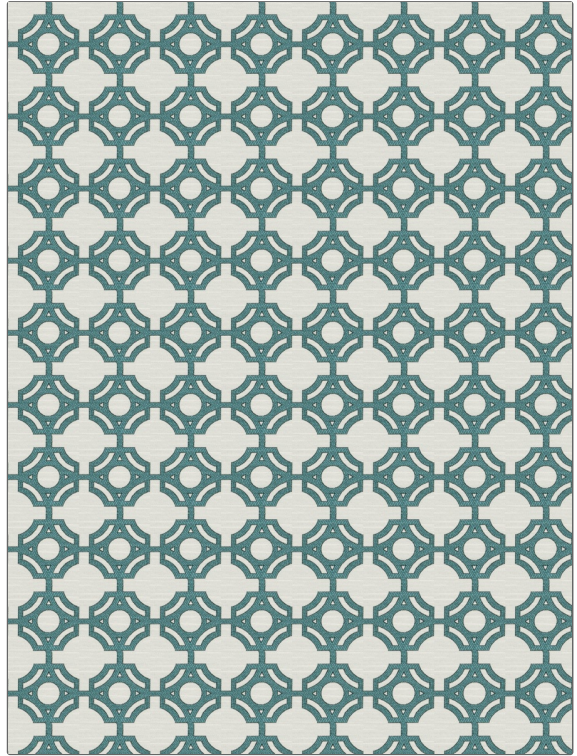

PATTERN Insider
COLOR Teal

BRAND	APPLICATION
Fabricut	Fabric
USES	CATEGORIES
Upholstery	Wovens
COLORS	DESIGN TYPES
Aqua / Teal	Jacquard Pattern, Lattice / Fretwork
SCALE	RAILROADED
Medium	Not Railroaded

WIDTH	FINISH	VERTICAL REPEAT	HORIZONTAL REPEAT
54.00 in (137.16 cm)	Soil & Stain Repellent Finish	3.40 in (8.64 cm)	3.40 in (8.64 cm)
CONTENT	BACKING	FIRE CODES	DOUBLE RUBS
62% Rayon, 38% Polyester		UFAC Class I / NFPA 260	Exceeds 15,000 Double Rubs (Wyzenbeek Method)
PRODUCT NUMBER	COUNTRY	CLEANING CODES	
7535502	USA	S	