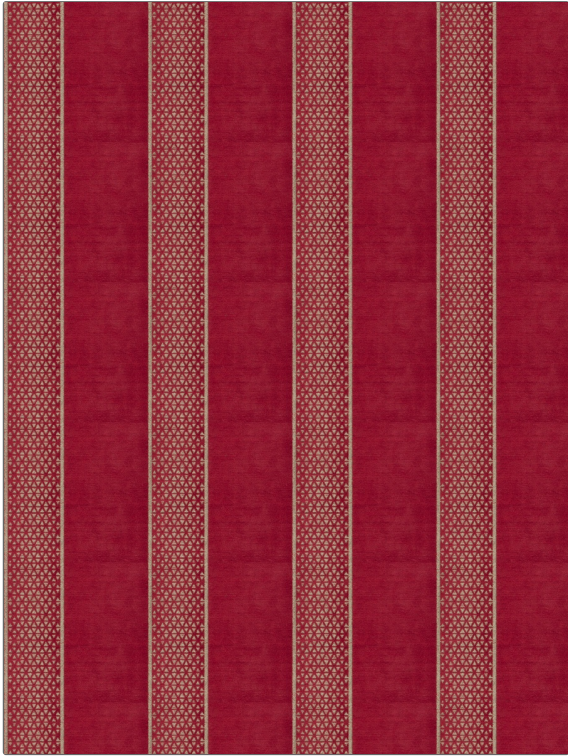

PATTERN Trove Stripe
COLOR 04

BRAND	APPLICATION
Fabricut	Fabric
USES	CATEGORIES
Upholstery	Wovens, Chenille
COLORS	DESIGN TYPES
Red	Stripes
SCALE	RAILROADED
Medium	Not Railroaded

WIDTH	FINISH	VERTICAL REPEAT	HORIZONTAL REPEAT
54.00 in (137.16 cm)	Soil & Stain Repellent Finish	5.90 in (14.99 cm)	6.90 in (17.53 cm)
CONTENT	BACKING	FIRE CODES	DOUBLE RUBS
61% Polyester, 39% Viscose		UFAC Class I / NFPA 260	Exceeds 30,000 Double Rubs (Wyzenbeek Method)
PRODUCT NUMBER	COUNTRY	CLEANING CODES	
7536104	Turkey	S	