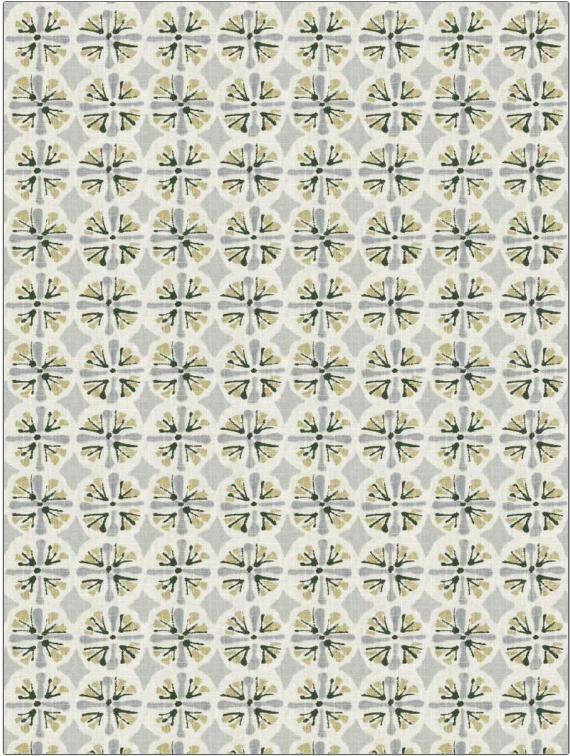

PATTERN Montauban
COLOR 03

BRAND	APPLICATION
Fabricut	Fabric
USES	CATEGORIES
Bedding, Drapery, Multipurpose	Prints, Linen
COLORS	DESIGN TYPES
Grey	Global / Ethnic, Print Pattern, Medallion
SCALE	RAILROADED
Medium	Not Railroaded

WIDTH	FINISH	VERTICAL REPEAT	HORIZONTAL REPEAT
54.00 in (137.16 cm)	Soil & Stain Repellent Finish	6.38 in (16.21 cm)	6.75 in (17.14 cm)
CONTENT	BACKING	FIRE CODES	DOUBLE RUBS
55% Linen, 45% Rayon		UFAC Class I	Exceeds 12,000 Double Rubs (Wyzenbeek Method)
PRODUCT NUMBER	COUNTRY	CLEANING CODES	
7601003	China	S	