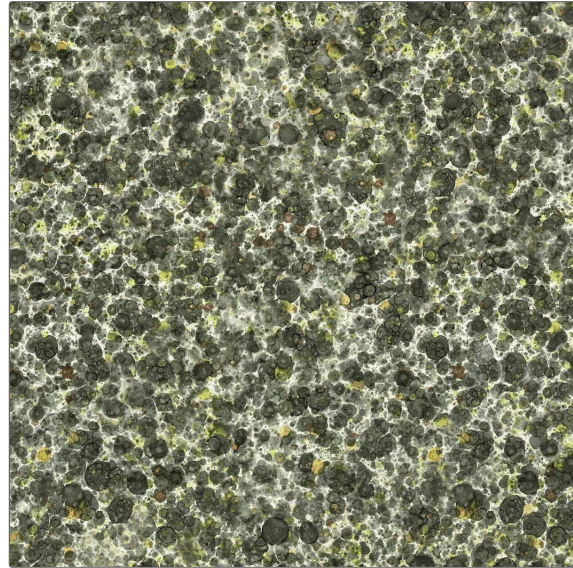

PATTERN Marble Tile 3 WP-VL
COLOR Olive

BRAND
 The Vale London

APPLICATION
 Wallcovering

CATEGORIES
 Non - Woven, ASTM-E84, Wallpaper, En 15102, Prints

BOOK
 The Oakley Collection

COLORS
 Green

DESIGN TYPES
 Print Pattern

SCALE

Large

WIDTH	VERTICAL REPEAT	HORIZONTAL REPEAT	CONTENT
20.50 in (52.07 cm)	14.80 in (37.59 cm)	20.50 in (52.07 cm)	49% Cellulose, 21% Filler, 18% Binder, 12% Polyester
BACKING	FIRE CODES	PRODUCT NUMBER	DATE BOOKED
Pretrimmed	Passes ASTM-E84, Ce Mark Certified, Passes EN15102	7715801	03/2022
COUNTRY			
England			

ADDITIONAL PRODUCT NOTES

Pretrimmed, Lead & Formaldehyde Free, Wet Removable, Paste The Wall, Ce Mark Certified, Passes EN15102, Half Drop Repeat, Nonwoven Paper, Spongeable