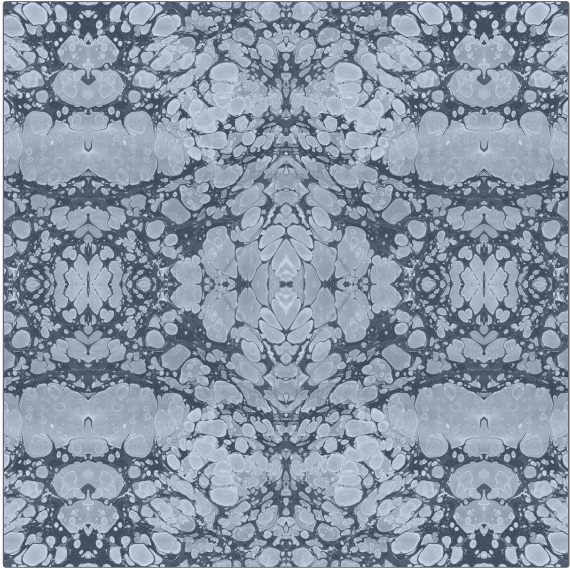

**PATTERN** **Marble Tile 1 WP-VL**  
**COLOR** **Pebble**

<b>BRAND</b>	<b>APPLICATION</b>
<b>The Vale London</b>	<b>Wallcovering</b>
<b>CATEGORIES</b>	<b>BOOK</b>
<b>Non - Woven, ASTM-E84, Wallpaper, En 15102, Prints</b>	<b>The Oakley Collection</b>
<b>COLORS</b>	<b>DESIGN TYPES</b>
<b>Blue</b>	<b>Print Pattern</b>
<b>SCALE</b>	
<b>Large</b>	

<b>WIDTH</b>	<b>VERTICAL REPEAT</b>	<b>HORIZONTAL REPEAT</b>	<b>CONTENT</b>
<b>20.50 in (52.07 cm)</b>	<b>14.60 in (37.08 cm)</b>	<b>20.50 in (52.07 cm)</b>	<b>49% Cellulose, 21% Filler, 18% Binder, 12% Polyester</b>
<b>BACKING</b>	<b>FIRE CODES</b>	<b>PRODUCT NUMBER</b>	<b>DATE BOOKED</b>
<b>Pretrimmed</b>	<b>Passes ASTM-E84, Ce Mark Certified, Passes EN15102</b>	<b>7722601</b>	<b>03/2022</b>
<b>COUNTRY</b>			
<b>England</b>			