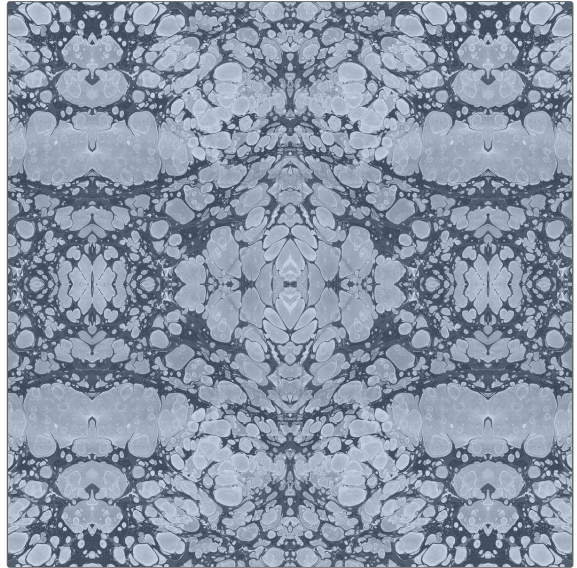

PATTERN Marble Tile 1 WP-VL
COLOR 01

BRAND
The Vale London

APPLICATION
Wallcovering

CATEGORIES
Non - Woven, ASTM-E84, Wallpaper, En 15102, Prints

COLORS
Blue

DESIGN TYPES
Print Pattern

SCALE
Large

WIDTH	VERTICAL REPEAT	HORIZONTAL REPEAT	CONTENT
20.50 in (52.07 cm)	14.60 in (37.08 cm)	20.50 in (52.07 cm)	49% Cellulose, 21% Filler, 18% Binder, 12% Polyester
BACKING	FIRE CODES	PRODUCT NUMBER	COUNTRY
Pretrimmed	Passes ASTM-E84, Ce Mark Certified, Passes EN15102	7723701	England

ADDITIONAL PRODUCT NOTES

Pretrimmed, Lead & Formaldehyde Free, Wet Removable, Paste The Wall, Fsc Certified, Ce Mark Certified, Passes EN15102, Straight / Side Match, Nonwoven Paper, Spongeable