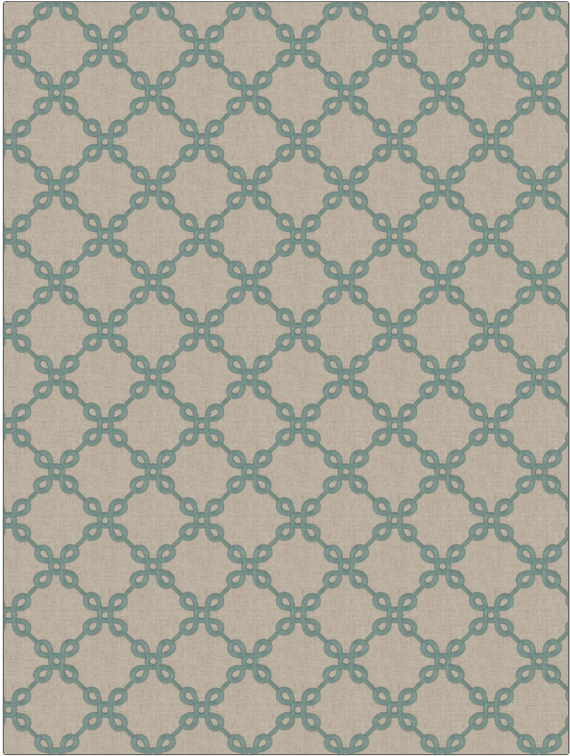

**PATTERN** Couplet Lattice  
**COLOR** 02

<b>BRAND</b>	<b>APPLICATION</b>
Fabricut	Fabric
<b>USES</b>	<b>CATEGORIES</b>
Bedding, Drapery	Crewels / Embroideries
<b>COLORS</b>	<b>DESIGN TYPES</b>
Aqua / Teal	Embroidery, Lattice / Fretwork
<b>SCALE</b>	<b>RAILROADED</b>
Medium	Not Railroaded

<b>WIDTH</b>	<b>VERTICAL REPEAT</b>	<b>HORIZONTAL REPEAT</b>	<b>CONTENT</b>
52.00 in (132.08 cm)	4.50 in (11.43 cm)	4.62 in (11.73 cm)	Embroidery: 100% Polyester, Base: 70% Polyester, 30% Linen
<b>BACKING</b>	<b>PRODUCT NUMBER</b>	<b>COUNTRY</b>	<b>CLEANING CODES</b>
	7724802	India	S