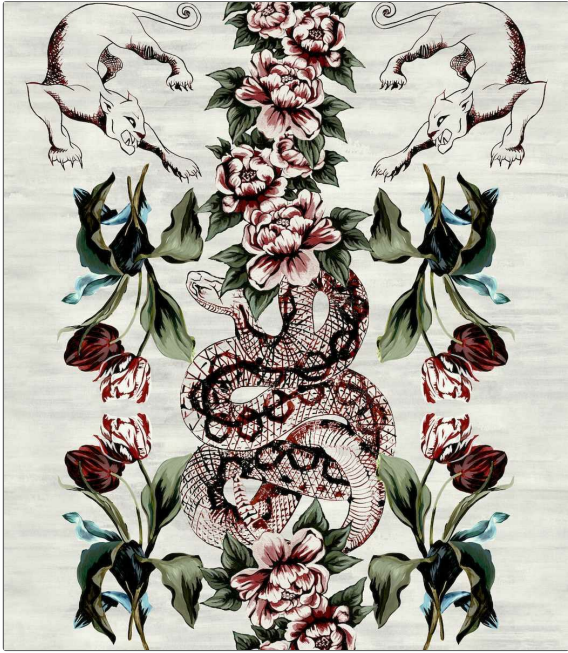

PATTERN Pardus Toile WP-VL
COLOR 01

BRAND	APPLICATION
The Vale London	Wallcovering
CATEGORIES	COLORS
Non - Woven, ASTM-E84, Wallpaper, En 15102, Prints	Green, Red
DESIGN TYPES	SCALE
Animal, Novelty, Tropical / Botanical	Large

WIDTH	VERTICAL REPEAT	HORIZONTAL REPEAT	CONTENT
20.50 in (52.07 cm)	47.20 in (119.89 cm)	20.50 in (52.07 cm)	48% Cellulose, 20% Binder, 16% Polyester, 16% Filler
BACKING	FIRE CODES	PRODUCT NUMBER	COUNTRY
Pretrimmed	Passes ASTM-E84, Ce Mark Certified, Passes EN15102	7727001	England