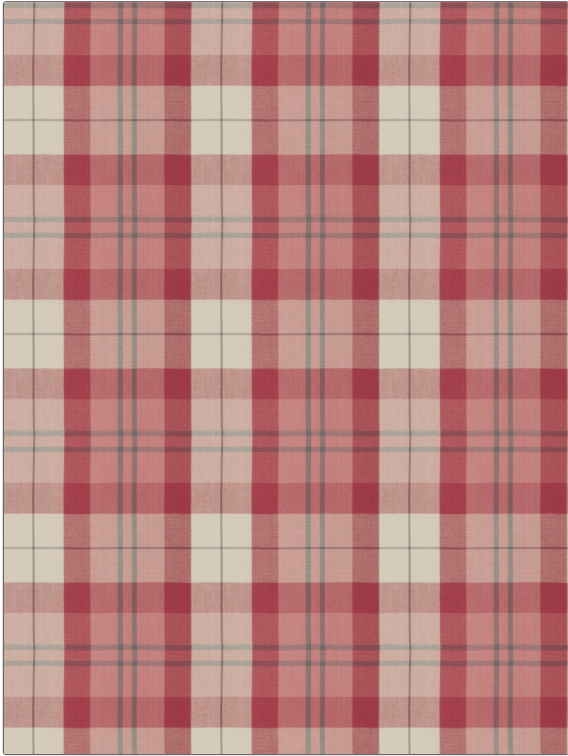

**PATTERN** Hix Plaid  
**COLOR** Pink

<b>BRAND</b>	<b>APPLICATION</b>
Fabricut	Fabric
<b>USES</b>	<b>CATEGORIES</b>
Bedding, Drapery, Multipurpose	Wovens
<b>COLORS</b>	<b>DESIGN TYPES</b>
Pink	Check / Plaid
<b>SCALE</b>	<b>RAILROADED</b>
Medium	Not Railroaded

<b>WIDTH</b>	<b>FINISH</b>	<b>VERTICAL REPEAT</b>	<b>HORIZONTAL REPEAT</b>
54.00 in (137.16 cm)	Soil & Stain Repellent Finish	10.00 in (25.40 cm)	9.00 in (22.86 cm)
<b>CONTENT</b>	<b>BACKING</b>	<b>FIRE CODES</b>	<b>DOUBLE RUBS</b>
100% Cotton		UFAC Class I / NFPA 260	Exceeds 20,000 Double Rubs (Wyzenbeek Method)
<b>PRODUCT NUMBER</b>	<b>COUNTRY</b>	<b>CLEANING CODES</b>	
7728001	India	S	