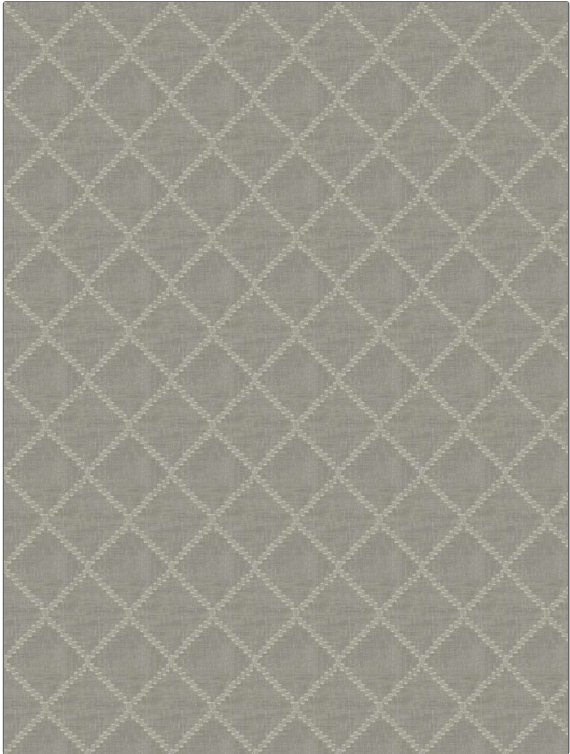

PATTERN Gregale
COLOR Fog

BRAND	APPLICATION
Fabricut	Fabric
USES	CATEGORIES
Drapery	Wide Width, NFPA 701 FR, Sheer
BOOK	COLORS
Textural Breeze Granite	Grey
DESIGN TYPES	SCALE
Diamond	Medium
RAILOADED	
Railroaded	

WIDTH	VERTICAL REPEAT	HORIZONTAL REPEAT	CONTENT
118.00 in (299.72 cm)	4.50 in (11.43 cm)	4.00 in (10.16 cm)	100% Polyester
BACKING	FIRE CODES	PRODUCT NUMBER	DATE BOOKED
	Passes NFPA 701	7876101	01/2023
COUNTRY	CLEANING CODES		
Turkey	S		

ADDITIONAL PRODUCT NOTES

Shown Railroaded