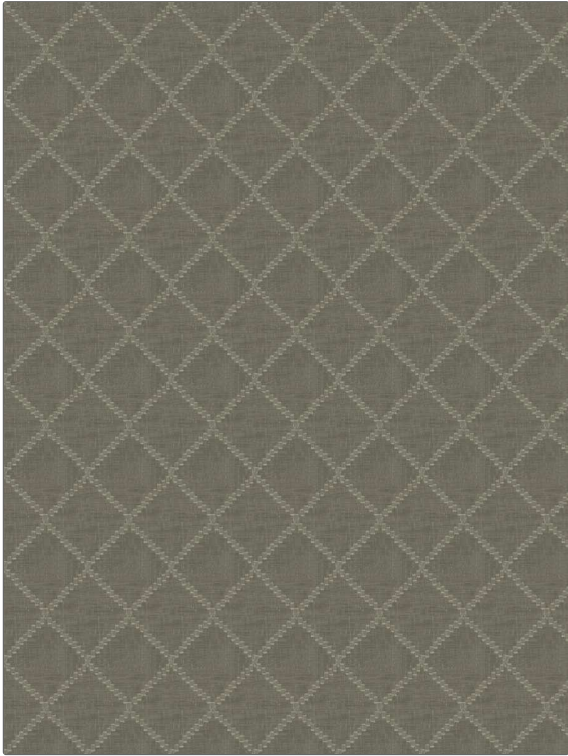

**PATTERN** Gregale  
**COLOR** 05

<b>BRAND</b>	<b>APPLICATION</b>
Fabricut	Fabric
<b>USES</b>	<b>CATEGORIES</b>
Drapery	Wide Width, NFPA 701 FR, Sheer
<b>COLORS</b>	<b>DESIGN TYPES</b>
Grey	Diamond
<b>SCALE</b>	<b>RAILROADED</b>
Medium	Railroaded

<b>WIDTH</b>	<b>VERTICAL REPEAT</b>	<b>HORIZONTAL REPEAT</b>	<b>CONTENT</b>
118.00 in (299.72 cm)	4.50 in (11.43 cm)	4.00 in (10.16 cm)	100% Polyester
<b>BACKING</b>	<b>FIRE CODES</b>	<b>PRODUCT NUMBER</b>	<b>COUNTRY</b>
	Passes NFPA 701	7876405	Turkey
<b>CLEANING CODES</b>			
S			