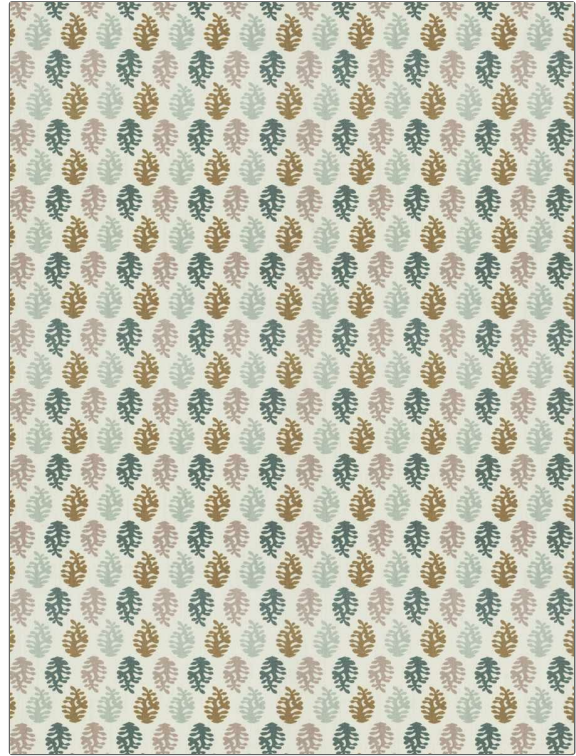

**PATTERN** Kilauea  
**COLOR** Dusk

<b>BRAND</b>	<b>APPLICATION</b>
<b>Fabricut</b>	<b>Fabric</b>
<b>USES</b>	<b>CATEGORIES</b>
<b>Bedding, Drapery, Multipurpose</b>	<b>Prints</b>
<b>BOOK</b>	<b>COLORS</b>
<b>Natural Layers (4 Books) Cedar Sage</b>	<b>Aqua / Teal, Pink, Multi-Color</b>
<b>DESIGN TYPES</b>	<b>SCALE</b>
<b>Paisley, Print Pattern</b>	<b>Small</b>
<b>RAILOADED</b>	
<b>Not Railroaded</b>	

WIDTH	VERTICAL REPEAT	HORIZONTAL REPEAT	CONTENT
54.00 in (137.16 cm)	12.87 in (32.69 cm)	13.75 in (34.92 cm)	100% Cotton
BACKING	FIRE CODES	DOUBLE RUBS	PRODUCT NUMBER
	<b>UFAC Class I</b>	<b>Exceeds 12,000 Double Rubs (Wyzenbeek Method)</b>	<b>8071101</b>
DATE BOOKED	COUNTRY	CLEANING CODES	
<b>07/2022</b>	<b>India</b>	<b>S</b>	