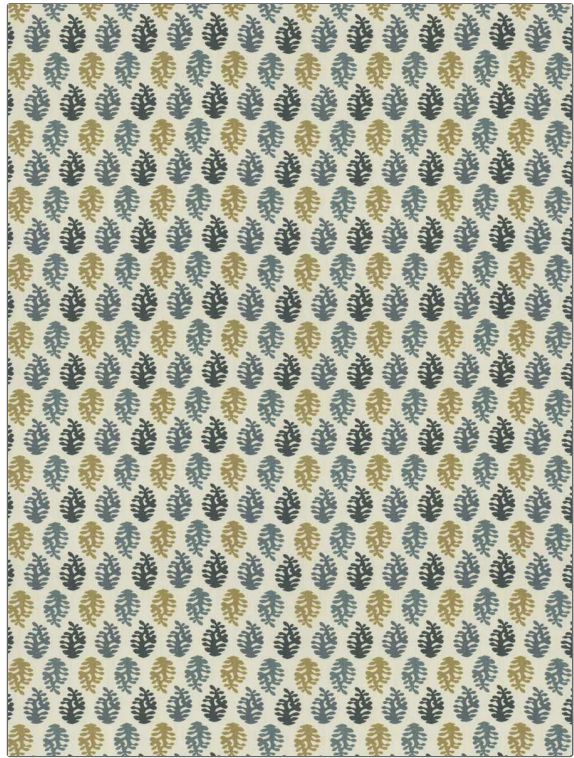

PATTERN	Kilauea
COLOR	Atlantis
BRAND	APPLICATION
Fabricut	Fabric
USES	CATEGORIES
Bedding, Drapery, Multipurpose	Prints
BOOK	COLORS
Natural Layers (4 Books) Horizon	Blue, Navy, Aqua / Teal
DESIGN TYPES	SCALE
Paisley, Print Pattern	Small
RAILOADED	
Not Railroaded	

WIDTH	VERTICAL REPEAT	HORIZONTAL REPEAT	CONTENT
54.00 in (137.16 cm)	12.87 in (32.69 cm)	13.75 in (34.92 cm)	100% Cotton
BACKING	FIRE CODES	DOUBLE RUBS	PRODUCT NUMBER
	UFAC Class I	Exceeds 12,000 Double Rubs (Wyzenbeek Method)	8071103
DATE BOOKED	COUNTRY	CLEANING CODES	
07/2022	India	S	