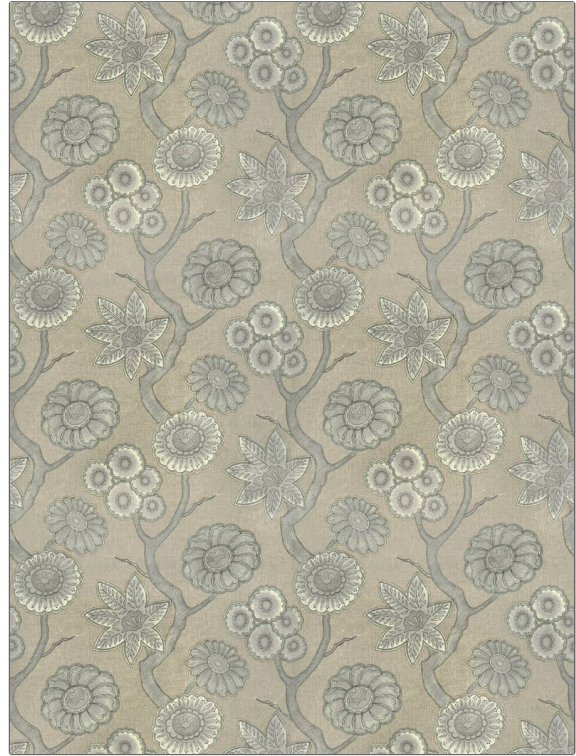

PATTERN Script Floral
COLOR 03

BRAND	APPLICATION
Fabricut	Fabric
USES	CATEGORIES
Bedding, Drapery, Multipurpose	Prints
COLORS	DESIGN TYPES
Grey, Metallic	Floral, Print Pattern, Contemporary / Modern
SCALE	RAILOADED
Large	Not Railed

WIDTH	FINISH	VERTICAL REPEAT	HORIZONTAL REPEAT
54.00 in (137.16 cm)	Soil & Stain Repellent Finish	27.00 in (68.58 cm)	27.00 in (68.58 cm)
CONTENT	BACKING	FIRE CODES	DOUBLE RUBS
100% Cotton		UFAC Class I	Exceeds 15,000 Double Rubs (Wyzenbeek Method)
PRODUCT NUMBER	COUNTRY	CLEANING CODES	
8645803	Finished In USA	S	