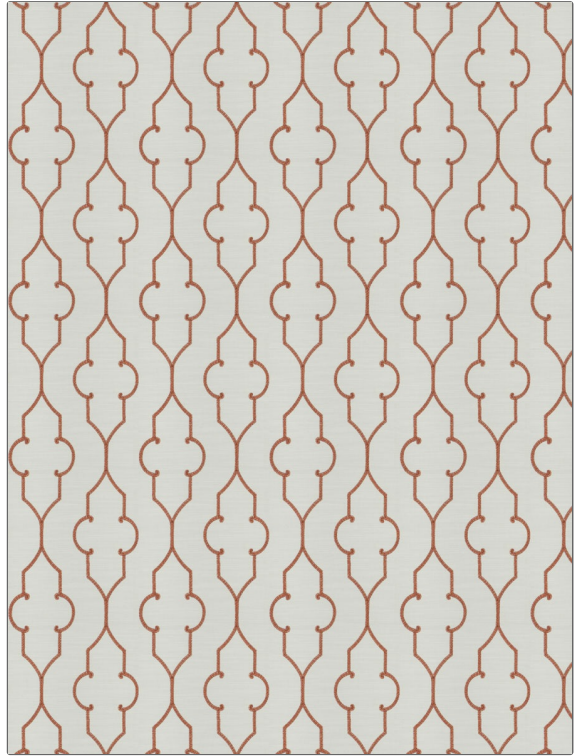

**PATTERN** Sev Lattice  
**COLOR** Coral

**BRAND** Fabricut  
**APPLICATION** Fabric

**USES** Bedding, Drapery  
**CATEGORIES** Crewels / Embroideries

**COLORS** Coral / Peach  
**DESIGN TYPES** Embroidery, Lattice / Fretwork

**SCALE** Medium  
**RAILROADED** Not Railroaded

| WIDTH                | VERTICAL REPEAT    | HORIZONTAL REPEAT  | CONTENT  |
|----------------------|--------------------|--------------------|--|
| 50.00 in (127.00 cm) | 7.62 in (19.35 cm) | 6.25 in (15.88 cm) | Embroidery: 100% Viscose,<br>Base: 100% Cotton |
| BACKING              | PRODUCT NUMBER     | COUNTRY            | CLEANING CODES                                 |
|                      | 9059405            | India              | S  |