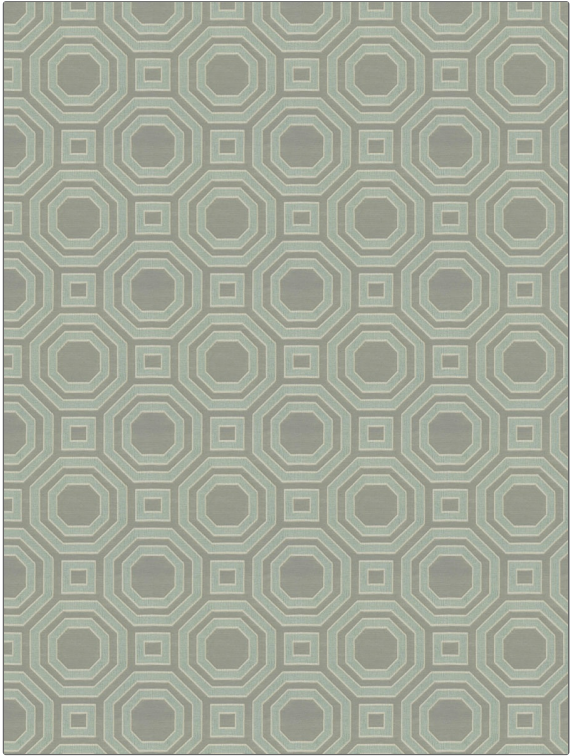

PATTERN Sinfonia
COLOR Mist

BRAND
Fabricut

APPLICATION
Fabric

USES
Bedding, Drapery

CATEGORIES
Faux Silk

BOOK
Modern Nuances Vol. III (6 Books) Sea Smoke

COLORS
Aqua / Teal

DESIGN TYPES
Geometric, Lattice / Fretwork, Contemporary / Modern

SCALE
Large

RAILROADED
Not Railroaded

WIDTH 57.00 in (144.78 cm)	VERTICAL REPEAT 6.75 in (17.14 cm)	HORIZONTAL REPEAT 7.12 in (18.08 cm)	CONTENT 68% Polyester 32% Cotton
BACKING	PRODUCT NUMBER 9127905	DATE BOOKED 02/2018	COUNTRY Turkey
CLEANING CODES S			