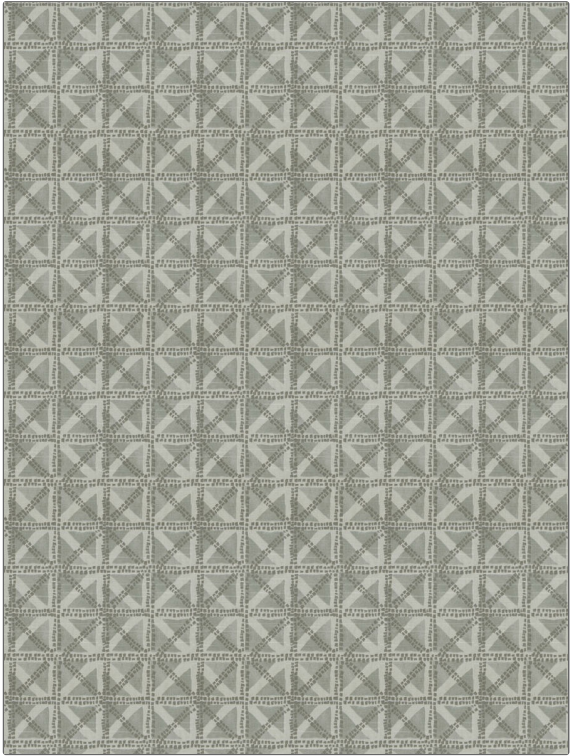

**PATTERN** Achromatic  
**COLOR** 03

<b>BRAND</b>	<b>APPLICATION</b>
Fabricut	Fabric
<b>USES</b>	<b>CATEGORIES</b>
Bedding, Drapery, Multipurpose	Prints
<b>COLORS</b>	<b>DESIGN TYPES</b>
Grey	Lattice / Fretwork, Print Pattern
<b>SCALE</b>	<b>RAILROADED</b>
Medium	Not Railroaded

<b>WIDTH</b>	<b>FINISH</b>	<b>VERTICAL REPEAT</b>	<b>HORIZONTAL REPEAT</b>
54.00 in (137.16 cm)	Soil & Stain Repellent Finish	8.37 in (21.26 cm)	4.50 in (11.43 cm)
<b>CONTENT</b>	<b>BACKING</b>	<b>FIRE CODES</b>	<b>DOUBLE RUBS</b>
100% Cotton		UFAC Class I	Exceeds 15,000 Double Rubs (Wyzenbeek Method)
<b>PRODUCT NUMBER</b>	<b>COUNTRY</b>	<b>CLEANING CODES</b>	
9130303	USA	S	