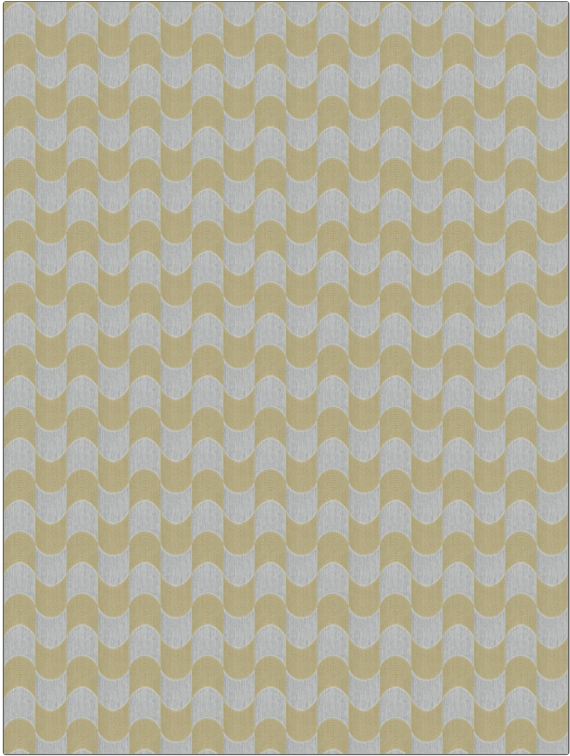

PATTERN Janah
COLOR Mocha

BRAND
Fabricut

APPLICATION
Fabric

USES
Drapery

CATEGORIES
Wide Width, NFPA 701 FR, Sheer

COLORS
Linen

DESIGN TYPES
Geometric, Contemporary / Modern

RAILOADED
Railroaded

WIDTH	VERTICAL REPEAT	HORIZONTAL REPEAT	CONTENT
118.00 in (299.72 cm)	3.00 in (7.62 cm)	3.00 in (7.62 cm)	100% Polyester
BACKING	FIRE CODES	PRODUCT NUMBER	COUNTRY
	Passes "NFPA 701" 2010	9133805	Turkey
CLEANING CODES			
S			

ADDITIONAL PRODUCT NOTES

Shown Railroaded