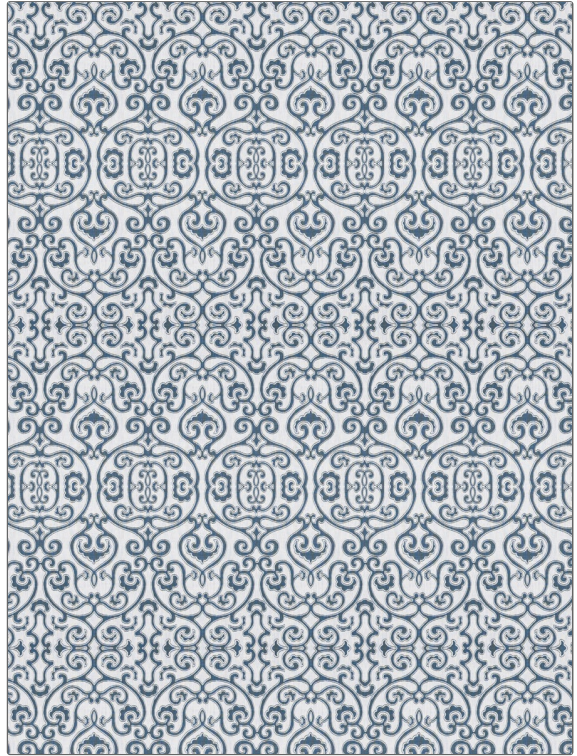

PATTERN Ion Damask
COLOR 01

BRAND	APPLICATION
Fabricut	Fabric
USES	CATEGORIES
Bedding, Drapery	Prints, Linen
COLORS	DESIGN TYPES
Blue	Print Pattern, Damask
SCALE	RAILROADED
Large	Not Railroaded

WIDTH	VERTICAL REPEAT	HORIZONTAL REPEAT	CONTENT
51.00 in (129.54 cm)	30.25 in (76.84 cm)	10.37 in (26.34 cm)	100% Linen
BACKING	PRODUCT NUMBER	COUNTRY	CLEANING CODES
	9429501	India	S