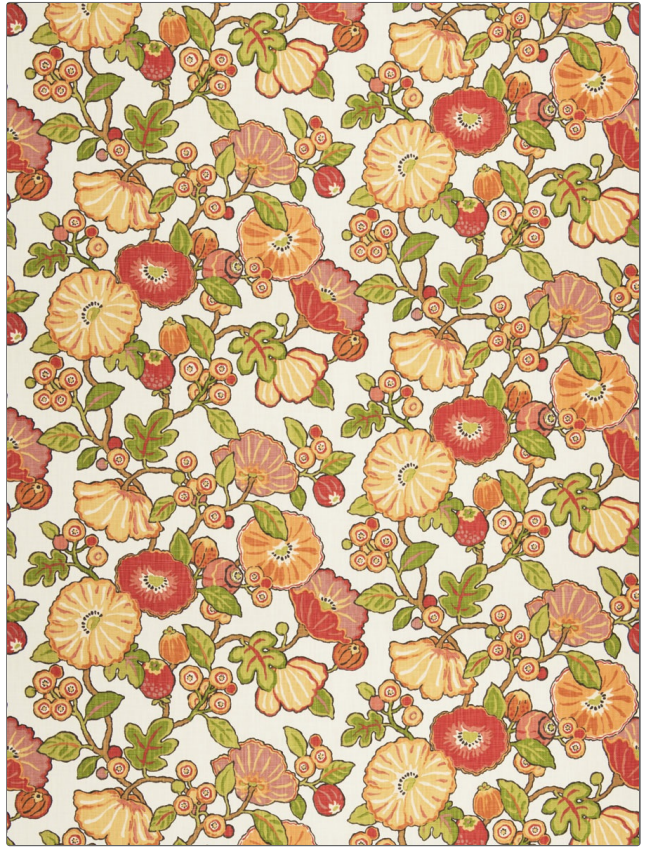

PATTERN **Concession Floral**
 COLOR **02**

BRAND	APPLICATION
Fabricut	Fabric
USES	CATEGORIES
Bedding, Drapery, Multipurpose	Prints
COLORS	DESIGN TYPES
Orange / Spice, Multi-Color	Floral, Asian, Print Pattern
SCALE	RAILROADED
Large	Not Railroaded

WIDTH	FINISH	VERTICAL REPEAT	HORIZONTAL REPEAT
54.00 in (137.16 cm)	Soil & Stain Repellent Finish	27.00 in (68.58 cm)	27.00 in (68.58 cm)
CONTENT	FIRE CODES	DOUBLE RUBS	PRODUCT NUMBER
100% Cotton	UFAC Class I, Cal Tb 117-2013	Exceeds 9,000 Double Rubs (Wyzenbeek Method)	9466302
COUNTRY	CLEANING CODES		
Imported Greige USA	S		