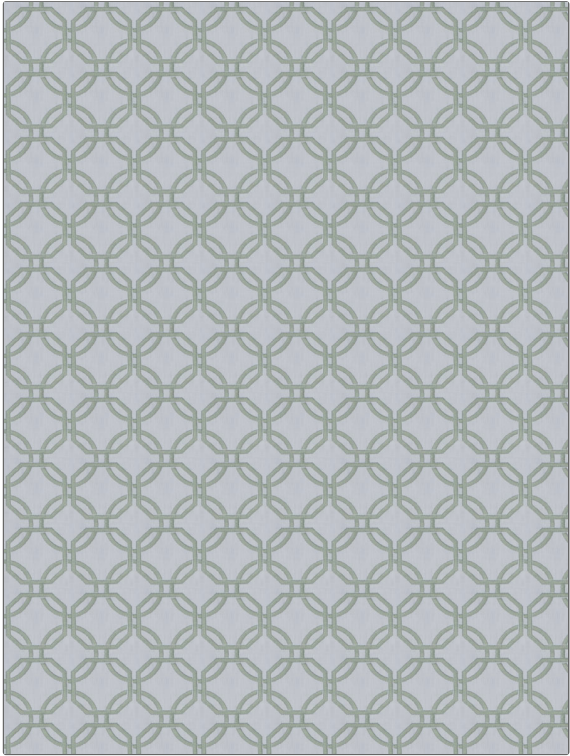

PATTERN Avanta Lattice
COLOR 02

BRAND	APPLICATION
Fabricut	Fabric
USES	CATEGORIES
Bedding, Drapery	Crewels / Embroideries
COLORS	DESIGN TYPES
Aqua / Teal	Embroidery, Lattice / Fretwork
SCALE	RAILROADED
Small	Not Railroaded

WIDTH	VERTICAL REPEAT	HORIZONTAL REPEAT	CONTENT
52.00 in (132.08 cm)	3.00 in (7.62 cm)	3.12 in (7.92 cm)	40% Viscose, 30% Polyester, 30% Cotton
BACKING	PRODUCT NUMBER	COUNTRY	CLEANING CODES
	9470702	India	S