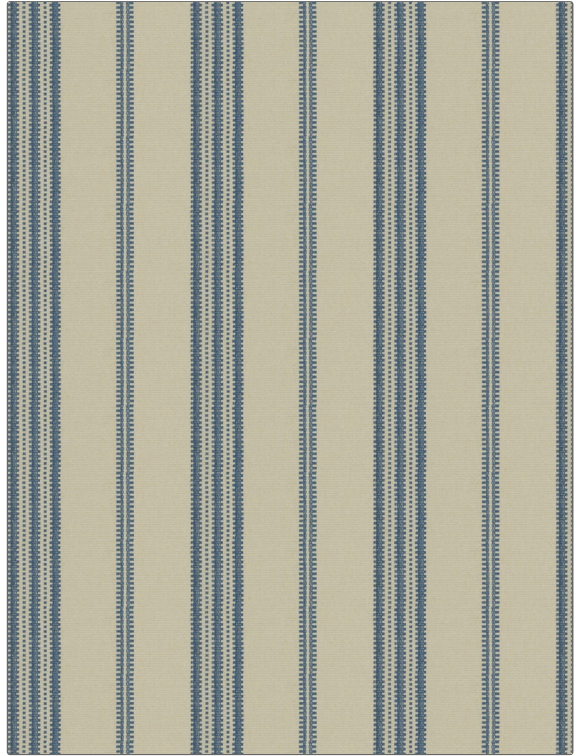

PATTERN Cottage Stripe
COLOR 01

BRAND	APPLICATION
Fabricut	Fabric
USES	CATEGORIES
Upholstery	Ottoman / Faillé, Easy To Clean, Wovens
COLORS	DESIGN TYPES
Blue	Stripes
SCALE	RAILROADED
Medium	Railroaded

WIDTH	FINISH	VERTICAL REPEAT	HORIZONTAL REPEAT
55.00 in (139.70 cm)	Easy To Clean Finish	8.75 in (22.22 cm)	0.25 in (0.64 cm)
CONTENT	BACKING	FIRE CODES	DOUBLE RUBS
65% Cotton, 35% Polyester	Acrylic / Latex Backing	UFAC Class I / NFPA 260	Exceeds 39,000 Double Rubs (Wyzenbeek Method)
PRODUCT NUMBER	COUNTRY	CLEANING CODES	
9657101	USA	W	

ADDITIONAL PRODUCT NOTES

Easy To Clean Finish, Ca Tb 117-2013, Acrylic / Latex Backing, Shown Railroaded