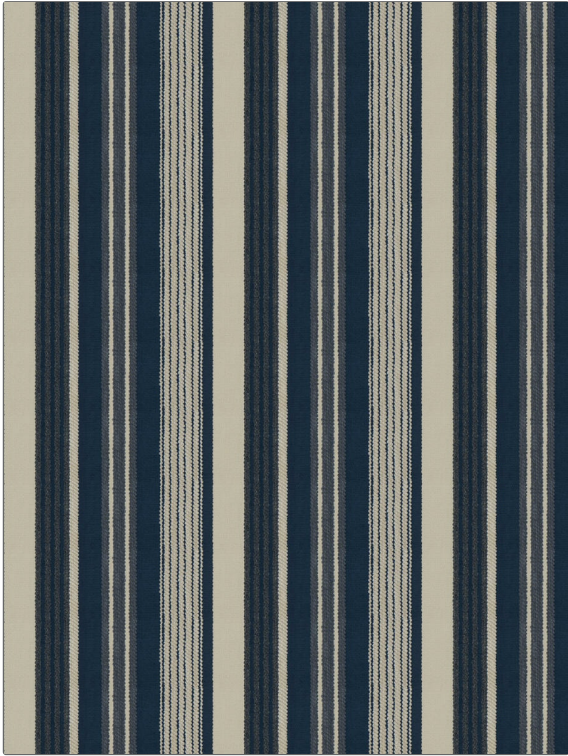

PATTERN Chi Stripe
COLOR Marine

BRAND
Fabricut
APPLICATION
Fabric

USES
Upholstery
CATEGORIES
Easy To Clean, Chenille

COLORS
Blue
DESIGN TYPES
Stripes

SCALE
Medium
RAILROADED
Railroaded

WIDTH 53.00 in (134.62 cm)	FINISH Alta Performance	VERTICAL REPEAT 0.00 in (0.00 cm)	HORIZONTAL REPEAT 10.00 in (25.40 cm)
CONTENT 73% Polyester, 24% Acrylic, 3% Wool	BACKING Light Acrylic Backing	FIRE CODES UFAC Class I / NFPA 260	DOUBLE RUBS Exceeds 25,000 Double Rubs (Wyzenbeek Method)
PRODUCT NUMBER 9688401	COUNTRY Belgium	CLEANING CODES WS	

ADDITIONAL PRODUCT NOTES
Alta Performance, Ca Tb 117-2013, Light Acrylic Backing, Shown Railroaded, Exclusive Pattern