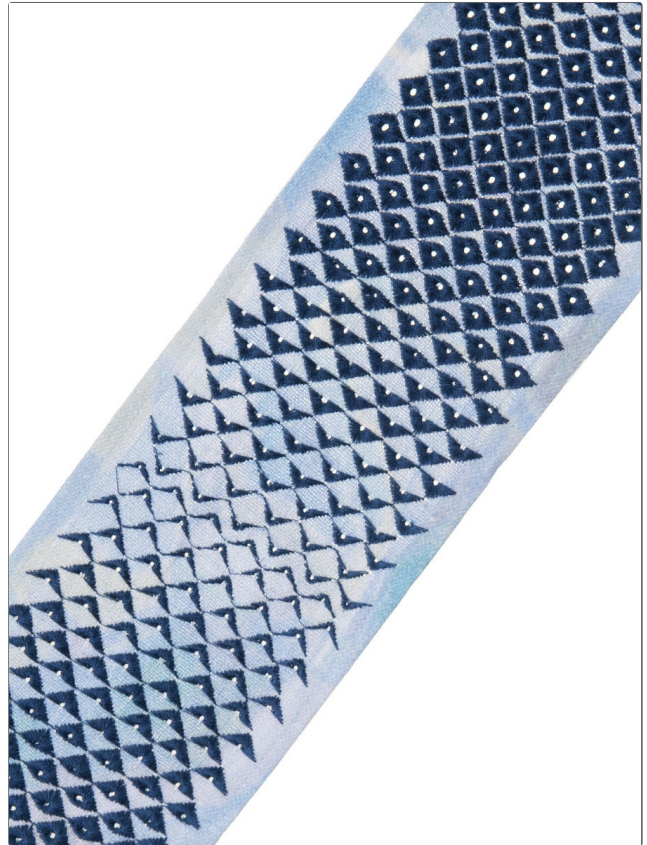

PATTERN **Modern Lace**
 COLOR **22**

BRAND

S. Harris

APPLICATION

Trimming

CATEGORIES

Braids / Borders / Tape

COLLECTION

None

COLORS

Blue, Light Blue

SCALE

Not Available

WIDTH

4.00 in (10.16 cm)

FINISH

None

VERTICAL REPEAT

11.38 in (28.89 cm)

HORIZONTAL REPEAT

0.00 in (0.00 cm)

CONTENT

70% Linen, 30% Polyester

FIRE CODES

ADDITIONAL PRODUCT NOTES

Exclusive Pattern, Border / Braid / Tape, Embroidered Fabrics Are Not, Guaranteed For Precise Color, Matching And Colorfastness., Color Placement Of Embroidery, May Vary. All Measurements, Quoted For Repeats Are, Approximate.