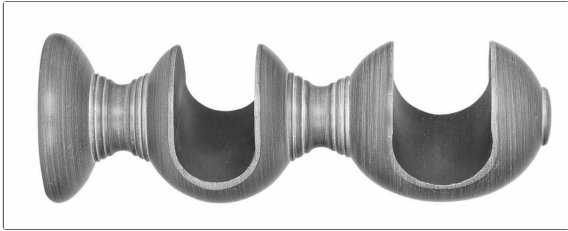

| | |
|----------------|----------------------|
| PATTERN | BYB4502F |
| COLOR | Dove Grey 940 |

| | | | |
|-----------------------|---------------------------|----------------------|---|
| BRAND | Byron & Byron | APPLICATION | Hardware |
| CATEGORY | Brackets | BOOK | Byron & Byron Barnwood |
| COLORS | Grey | STYLE | Double Cup |
| MATERIALS | Wood | DATE BOOKED | 06/2020 |
| BASE | 3 1/4" (8.255 cm) | POLE DIAMETER | Compatible With All Pole Diameters |
| LENGTH | 9.50 in (24.13 cm) | PROJECTION | 3 1/4" (8.255 cm) - 7 1/2" (19.050 cm) |
| PRODUCT NUMBER | 0984405 | COUNTRY | United Kingdom |