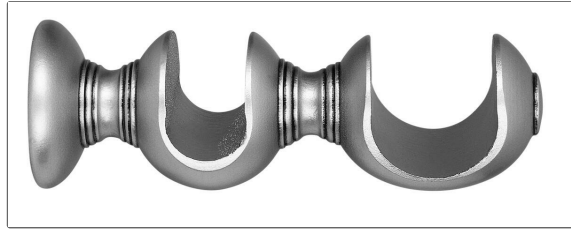

**PATTERN** BYB5532F  
**COLOR** Golden Pearl 910

<b>BRAND</b>	<b>APPLICATION</b>
Byron & Byron	Hardware
<b>CATEGORY</b>	<b>BOOK</b>
Brackets	Byron & Byron Romantic Floral
<b>COLORS</b>	<b>STYLE</b>
Gold	Double Cup
<b>MATERIALS</b>	<b>DATE BOOKED</b>
Wood	06/2020
<b>BASE</b>	<b>POLE DIAMETER</b>
3 1/4" (8.255 cm)	Compatible With All Pole Diameters
<b>LENGTH</b>	<b>PROJECTION</b>
9.50 in (24.13 cm)	3 3/8" (8.572 cm) - 7 1/2" (19.050 cm)
<b>PRODUCT NUMBER</b>	<b>COUNTRY</b>
0999403	United Kingdom