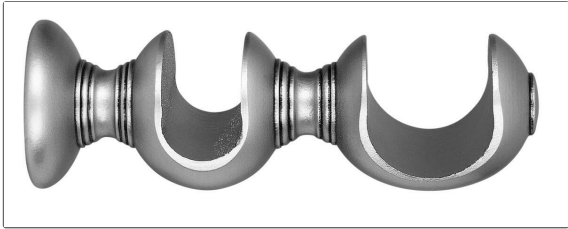

PATTERN	BYB5532F
COLOR	Dark Pearl 949

BRAND	APPLICATION
Byron & Byron	Hardware
CATEGORY	BOOK
Brackets	Byron & Byron Romantic Floral
COLORS	STYLE
Silver / Nickel	Double Cup
MATERIALS	DATE BOOKED
Wood	06/2020
BASE	POLE DIAMETER
3 1/4" (8.255 cm)	Compatible With All Pole Diameters
LENGTH	PROJECTION
9.50 in (24.13 cm)	3 3/8" (8.572 cm) - 7 1/2" (19.050 cm)
PRODUCT NUMBER	COUNTRY
0999407	United Kingdom