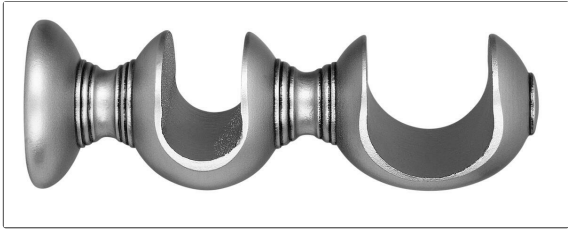

| | |
|----------------|----------------------|
| PATTERN | BYB5532F |
| COLOR | Jet Black 952 |

| | |
|--------------------------|---|
| BRAND | APPLICATION |
| Byron & Byron | Hardware |
| CATEGORY | BOOK |
| Brackets | Byron & Byron Romantic Floral |
| COLORS | STYLE |
| Black | Double Cup |
| MATERIALS | DATE BOOKED |
| Wood | 06/2020 |
| BASE | POLE DIAMETER |
| 3 1/4" (8.255 cm) | Compatible With All Pole Diameters |
| LENGTH | PROJECTION |
| 9.5 in (24.13 cm) | 3 3/8" (8.572 cm) - 7 1/2" (19.050 cm) |
| PRODUCT NUMBER | COUNTRY |
| 0999408 | United Kingdom |