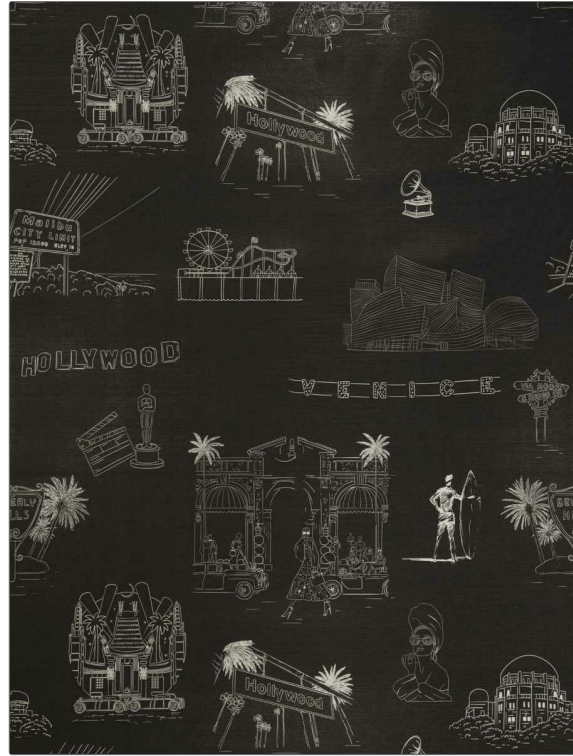

Wallcovering Product Details

PATTERN LA Toile-WP
COLOR Black & White

BRAND

S. Harris

APPLICATION

Wallcovering

CATEGORIES

Grasscloths, Non - Woven,
 Digital

BOOK

Design En Rogue Artistry

COLORS

Black, White

DESIGN TYPES

Novelty, Print Pattern,
 Architectural / Classical,
 Contemporary / Modern

SCALE

Medium

WIDTH

34.00 in (86.36 cm)

VERTICAL REPEAT

34.00 in (86.36 cm)

HORIZONTAL REPEAT

34.00 in (86.36 cm)

CONTENT

Face: 85% Sisal, 15%
 Cotton, Backing: 100%
 Nonwoven