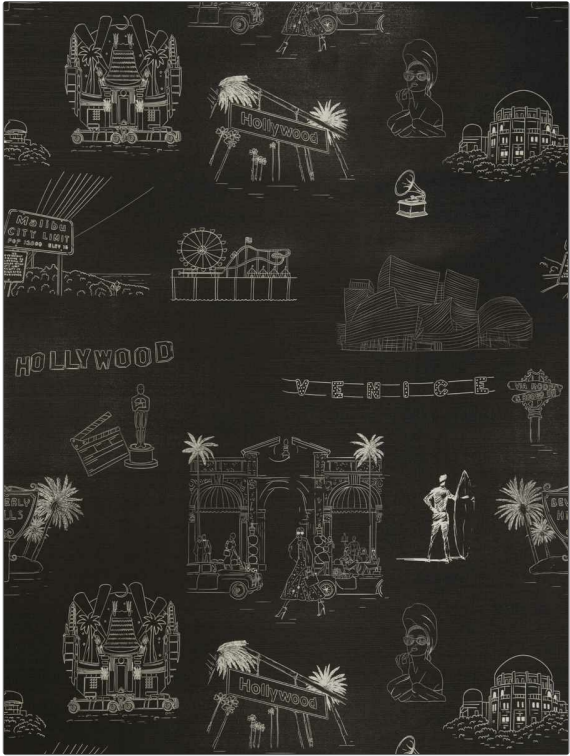

Wallcovering Product Details

PATTERN LA Toile-WP
COLOR 501

BRAND
S. Harris

APPLICATION
Wallcovering

CATEGORIES
Grasscloths, Non - Woven, Digital

COLORS
Black, White

DESIGN TYPES
Novelty, Print Pattern, Architectural / Classical, Contemporary / Modern

SCALE
Medium

WIDTH	VERTICAL REPEAT	HORIZONTAL REPEAT	CONTENT
34.00 in (86.36 cm)	34.00 in (86.36 cm)	34.00 in (86.36 cm)	Face: 85% Sisal, 15% Cotton, Backing: 100% Nonwoven
BACKING	PRODUCT NUMBER	COUNTRY	
Untrimmed, Strippable, Nonwoven Backing	1436001	USA	