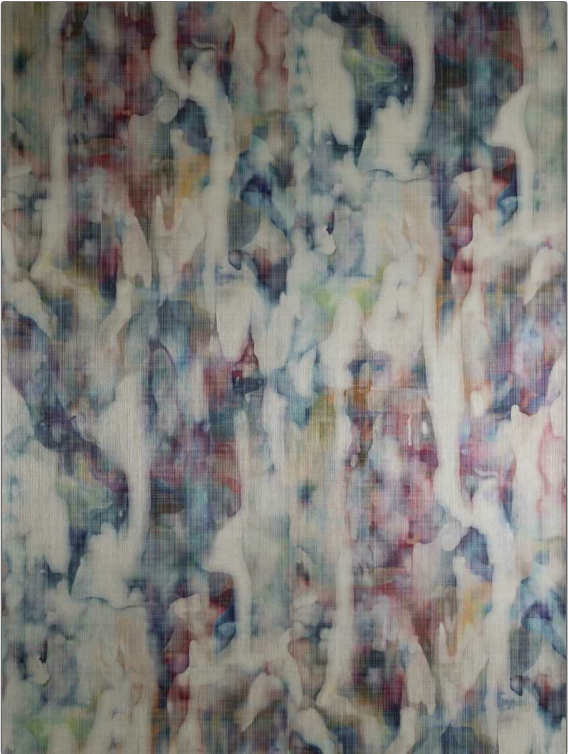

Wallcovering Product Details

PATTERN **Phi Beach-WP**  
COLOR **Abalone**

BRAND	APPLICATION
<b>S. Harris</b>	<b>Wallcovering</b>
CATEGORIES	COLORS
<b>Non - Woven, Prints</b>	<b>Multi-Color</b>
DESIGN TYPES	
<b>Texture Printed</b>	

WIDTH	VERTICAL REPEAT	HORIZONTAL REPEAT	CONTENT
<b>39.00 in (99.06 cm)</b>	<b>58.00 in (147.32 cm)</b>	<b>39.00 in (99.06 cm)</b>	<b>Face: 100% Polyester, Backing: 100% Nonwoven</b>
BACKING	PRODUCT NUMBER	COUNTRY	
<b>Untrimmed, Strippable, Nonwoven Backing</b>	<b>1845501</b>	<b>Italy</b>	

ADDITIONAL PRODUCT NOTES

---

**Untrimmed, Strippable, Nonwoven Backing, Paste The Wall, Straight / Side Match, Exclusive Pattern**