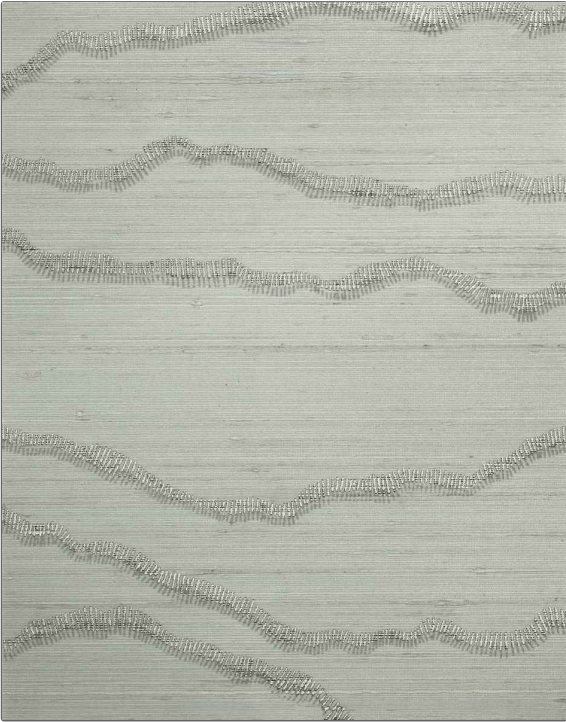

Wallcovering Product Details

PATTERN Anjali WC
COLOR Fog

BRAND S. Harris
APPLICATION Wallcovering

CATEGORIES ASTM-E84, En 15102, String / Textile, Prints
BOOK Silk Wallcovering

COLORS Grey, Blue, Metallic, Aqua / Teal
DESIGN TYPES Novelty, Contemporary / Modern, Texture Raised, Abstract

SCALE Medium

WIDTH	VERTICAL REPEAT	HORIZONTAL REPEAT	CONTENT
43.00 in (109.22 cm)	25.20 in (64.01 cm)	43.00 in (109.22 cm)	Face: 80% Silk, 20% Recycled Poly, Backing: 70% Wood Pulp, 30% Recycled Poly
BACKING	FIRE CODES	PRODUCT NUMBER	DATE BOOKED
Strippable, Pretrimmed	Ce Mark Certified, Passes ASTM E-84 Class A Or 1, Passes EN15102 Class B-S1, Do	2004004	05/2024
COUNTRY			
Netherlands			