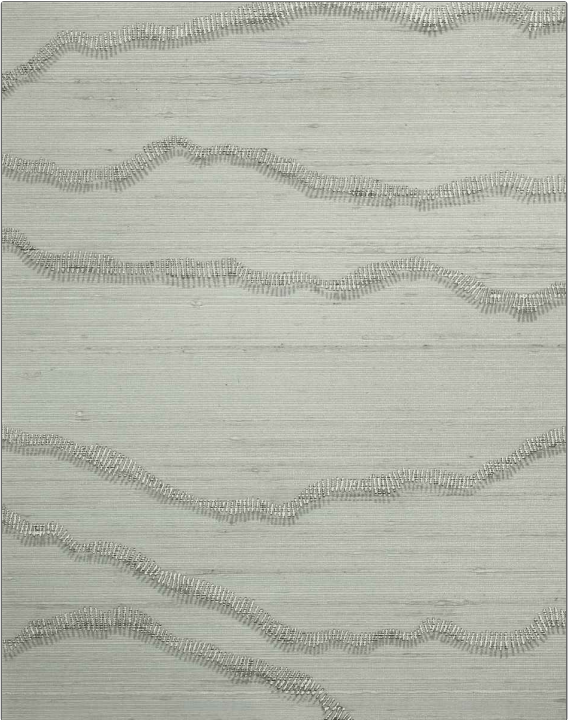

Wallcovering Product Details

PATTERN Anjali WC
COLOR 504

BRAND S. Harris
APPLICATION Wallcovering

CATEGORIES ASTM-E84, En 15102, String / Textile, Prints
COLORS Grey, Blue, Metallic, Aqua / Teal

DESIGN TYPES Novelty, Contemporary / Modern, Texture Raised, Abstract
SCALE Medium

WIDTH	VERTICAL REPEAT	HORIZONTAL REPEAT	CONTENT
43.00 in (109.22 cm)	25.20 in (64.01 cm)	43.00 in (109.22 cm)	Face: 80% Silk, 20% Recycled Poly, Backing: 70% Wood Pulp, 30% Recycled Poly
BACKING	FIRE CODES	PRODUCT NUMBER	COUNTRY
Strippable, Pretrimmed	Ce Mark Certified, Passes ASTM E-84 Class A Or 1, Passes EN15102 Class B-S1, Do	2004104	Netherlands