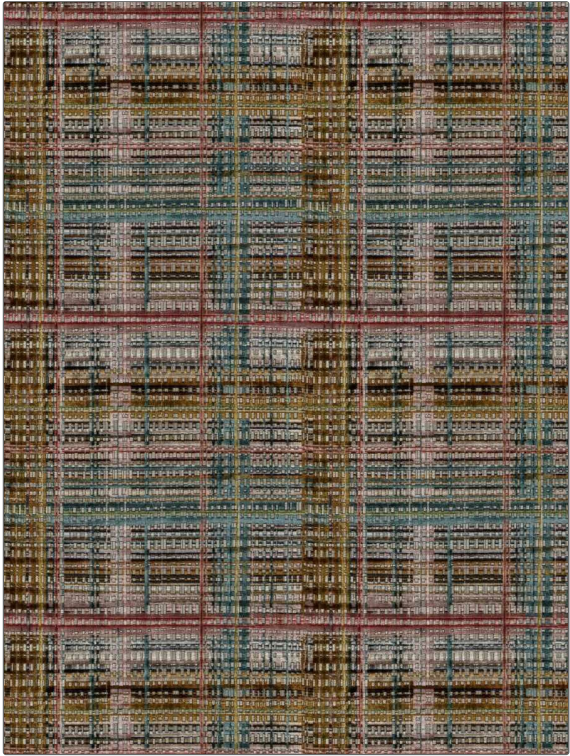

Fabric Product Details

PATTERN Chroma Plaid XL
COLOR Pink Multi

BRAND	APPLICATION
S. Harris	Fabric
USES	CATEGORIES
Bedding, Drapery, Multipurpose, Upholstery	Velvet / Grospoint, Eco / Environment Plus
BOOK	COLORS
Fineza	Multi-Color
DESIGN TYPES	SCALE
Check / Plaid, Contemporary / Modern	Large
DIRECTION SHOWN	
Up the Bolt	

WIDTH	VERTICAL REPEAT	HORIZONTAL REPEAT	CONTENT
58.00 in (147.32 cm)	14.50 in (36.83 cm)	14.50 in (36.83 cm)	65% Polyester, 35% Viscose
BACKING	FIRE CODES	DOUBLE RUBS	PRODUCT NUMBER
	Does Not Contain FR Chemicals, UFAC Class I / NFPA 260	Exceeds 51,000 Double Rubs (Wyzenbeek Method)	2174501
DATE BOOKED	COUNTRY	CLEANING CODES	
06/2024	Germany	P	

ADDITIONAL PRODUCT NOTES

Passes 25,000 Martindale Tst, Oeko Tex Standard 100, In Compliance With Ca Prop 65, Ca Tb 117-2013, Mirrored Velvet, Exclusive Pattern, Eco / Environment Plus