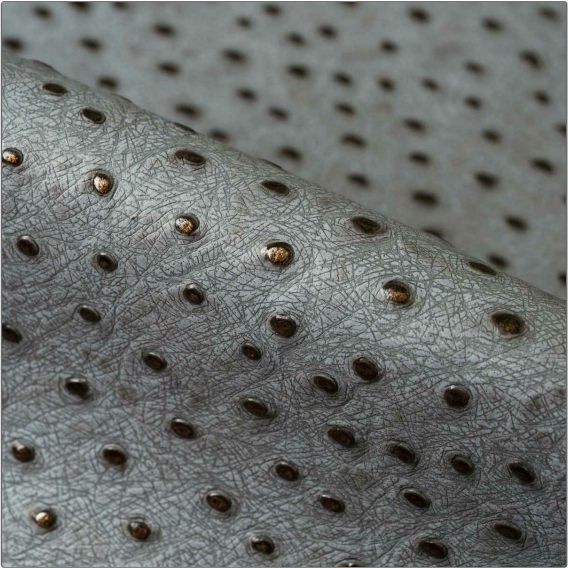

# Leather Product Details

**PATTERN** Ostrich  
**COLOR** 02

**BRAND** S. Harris  
**APPLICATION** Leather

**USES** Upholstery  
**CATEGORIES** Embossed

**COLORS** Grey, Light Blue  
**DESIGN TYPES** Animal Skins

FINISH	VERTICAL REPEAT	HORIZONTAL REPEAT	CONTENT
Embossed	0.00 in (0.00 cm)	0.00 in (0.00 cm)	100% Leather
FIRE CODES	DOUBLE RUBS	PRODUCT NUMBER	COUNTRY
UFAC Class I / NFPA 260	Exceeds 50,000 Double Rubs (Wyzenbeek Method)	3913002	USA