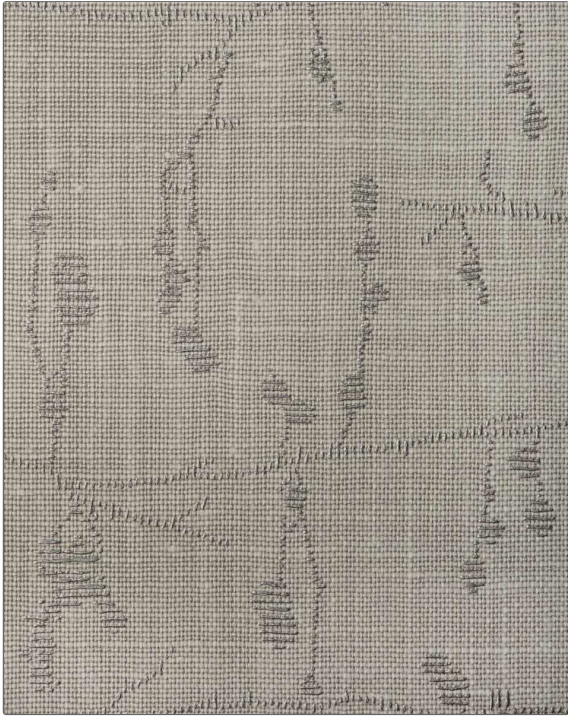

Wallcovering Product Details

PATTERN 14127W Aberdeen
COLOR FOG-05

BRAND	APPLICATION
S. Harris	Wallcovering
CATEGORIES	COLLECTION
Textures, ASTM-E84, Wallpaper, String / Textile	S Harris Linen Wallcovering
COLORS	DESIGN TYPES
Grey, Metallic	Leaves, Print Pattern

WIDTH	VERTICAL REPEAT	HORIZONTAL REPEAT	CONTENT
54.00 in (137.16 cm)	25.20 in (64.01 cm)	53.90 in (136.91 cm)	Face: 100% Linen, Backing: 70% Wood Pulp, 30% Polyester
BACKING	FIRE CODES	PRODUCT NUMBER	COUNTRY
Pretrimmed	Passes ASTM-E84	4924805	USA